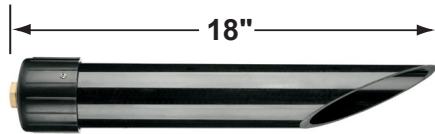

PRODUCT # : CL-735B-SI

• Path Lights

• Cast Brass

Mounting Pedestals

- CX-601-BK 1" PVC Mounting Pedestal, ½" NPT, **Black**
- CX-601-VG 1" PVC Mounting Pedestal, ½" NPT, **Verde Green**
- CX-603-BK 3" PVC Mounting Pedestal, ½" NPT Female Brass Hub on top, **Black**
- CX-603-VG 3" PVC Mounting Pedestal, ½" NPT Female Brass Hub on top, **Verde Green**