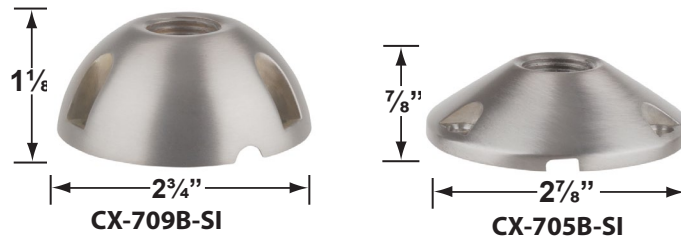

Mounting Canopies

- CX-705B-SI Brass Flat Canopy, ½" NPT, **Silver Plated**
- CX-709B-SI Brass Raised Canopy, ½" NPT, **Silver Plated**