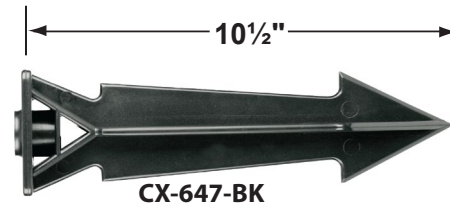

Ground Spikes

- CX-642-BK 8.5" ABS Spike, ½" NPT, **Black**
- CX-642-BZ 8.5" ABS Spike, ½" NPT, **Bronze**
- CX-643-BZ 8.5" ABS Spike, ½" NPT, **Bronze**