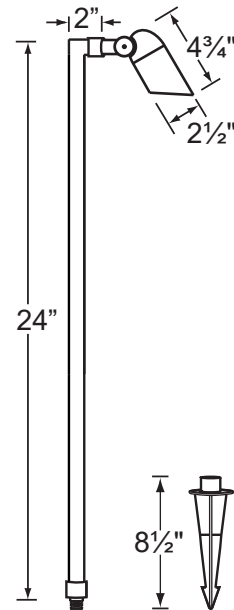

AVAILABLE LED LAMPS (Corona LED lamps have a five (5) year limited warranty against manufacturer's defects)

LAMP NUMBER	WATTS	BEAM		COLOR & TEMP.	RATED HOURS	HALOGEN EQUIVALENT
		SPREAD	LUMEN			
L-ED16-3W-SP	3.5	15° Spot	270	2700K	50,000	25 Watt
L-ED16-3W-FL	3.5	45° Flood	270	2700K	50,000	25 Watt
L-ED16-3W-WF	3.5	60° Wide Flood	270	2700K	50,000	25 Watt
L-ED16-5W-SP	5	15° Spot	350	2700K	50,000	40 Watt
L-ED16-5W-FL	5	45° Flood	350	2700K	50,000	40 Watt
L-ED16-5W-WF	5	60° Wide Flood	350	2700K	50,000	40 Watt
L-ED16-COB5W-SP	5	15° Spot	450	2700K	50,000	50 Watt
L-ED16-COB5W-FL	5	38° Flood	450	2700K	50,000	50 Watt
L-ED16-COB5W-WF	5	60° Wide Flood	450	2700K	50,000	50 Watt
L-ED16-COB5W-SP3K	5	15° Spot	470	3000K	50,000	50 Watt
L-ED16-COB5W-FL3K	5	38° Flood	470	3000K	50,000	50 Watt
L-ED16-COB5W-WF3K	5	60° Wide Flood	470	3000K	50,000	50 Watt

■ Single color MR-16 LED available in AMBER, BLUE, GREEN, PURPLE, RED and VIOLET

JOB INFORMATION

TYPE: _____ DATE: _____

JOB NAME & ADDRESS: _____

PRODUCT #: _____

TOTAL QUANTITY: _____

LAMP TYPE & WATTAGE: _____

TRANSFORMER: _____

CONTRACTOR: _____

SPECIFIER: _____

• When ordering LED lamp with a fixture your part number should follow the format below:

• **CL** - **product #** - **lamp** - **wattage** - **lamp angle**

CL - 735B-SI - L-ED16 - 5W - FL

Example: CL-735B-SI-L-ED16-5W-FL

• Corona Lighting reserves the right to make any change and/or improvement to the design and construction of this fixture without further notification.