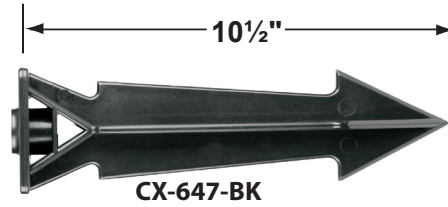

Ground Spikes

- CX-642-BK 8.5" ABS Spike, 1/2" NPT, **Black**
- CX-642-BZ 8.5" ABS Spike, 1/2" NPT, **Bronze**
- CX-643-BZ 8.5" ABS Spike, 1/2" NPT, **Bronze**

- CX-646-BK 8" ABS Spike, 1/2" NPT, **Black**
- CX-646-BR 8" ABS Spike, 1/2" NPT, **Natural Brass**
- CX-646-SS 8" ABS Spike, 1/2" NPT, **Stainless Steel**
- CX-647-BK 10.5" Heavy Duty ABS Spike, 1/2" NPT, **Black**

Mounting Risers

- CX-682B-AB 6" Brass Riser, 1/2" NPT Male/Female, **Antique Bronze**
- CX-683B-AB 12" Brass Riser, 1/2" NPT Male/Female, **Antique Bronze**
- CX-684B-AB 18" Brass Riser, 1/2" NPT Male/Female, **Antique Bronze**
- CX-685B-AB 24" Brass Riser, 1/2" NPT Male/Female, **Antique Bronze**

Mounting Canopies

- CX-705B-AB Brass Flat Canopy, 1/2" NPT, **Antique Bronze**
- CX-709B-AB Brass Raised Canopy, 1/2" NPT, **Antique Bronze**
- CX-718B-AB 5" Brass Canopy, 3-Hole 1/2" NPT, **Antique Bronze**