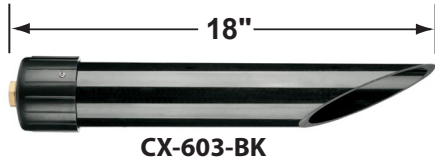

CONTRACTOR:

SPECIFIER:

PRODUCT # : CL-734B-AB

•Path Lights

•Cast Brass

Mounting Pedestals

- CX-601-BK 1" PVC Mounting Pedestal, 1/2" NPT, **Black**
- CX-601-VG 1" PVC Mounting Pedestal, 1/2" NPT, **Verde Green**
- CX-603-BK 3" PVC Mounting Pedestal, 1/2" NPT Female Brass Hub on top, **Black**
- CX-603-VG 3" PVC Mounting Pedestal, 1/2" NPT Female Brass Hub on top, **Verde Green**