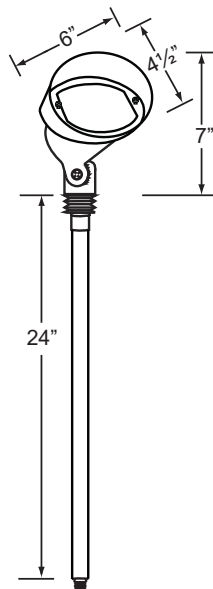

CL-734B-AB
24" Standard
stem shown

3.5W and 5W