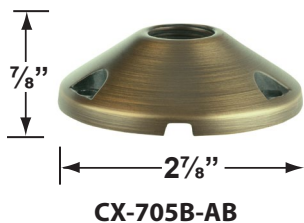

PRODUCT # : CL-734B-AB

•Path Lights

•Cast Brass

Mounting Pedestals

- CX-601-BK 1" PVC Mounting Pedestal, 1/2" NPT, **Black**
- CX-601-VG 1" PVC Mounting Pedestal, 1/2" NPT, **Verde Green**
- CX-603-BK 3" PVC Mounting Pedestal, 1/2" NPT Female Brass Hub on top, **Black**
- CX-603-VG 3" PVC Mounting Pedestal, 1/2" NPT Female Brass Hub on top, **Verde Green**

- CX-604-BK 1" PVC Adjustable Mounting Pedestal, 1/2" NPT, **Black**
- CX-621-BK 1" PVC Cap, 1/2" NPT, **Black**
- CX-621-VG 1" PVC Cap, 1/2" NPT, **Verde Green**
- CX-622-BK 2" PVC Cap, 1/2" NPT, **Black**
- CX-622-VG 2" PVC Cap, 1/2" NPT, **Verde Green**
- CX-624-BK 3" PVC Cap, 1/2" NPT Female Brass Hub, **Black**
- CX-624-VG 3" PVC Cap, 1/2" NPT Female Brass Hub, **Verde Green**

Ground Spikes

- CX-642-BK 8.5" ABS Spike, 1/2" NPT, **Black**
- CX-642-BZ 8.5" ABS Spike, 1/2" NPT, **Bronze**
- CX-643-BZ 8.5" ABS Spike, 1/2" NPT, **Bronze**

- CX-646-BK 8" ABS Spike, 1/2" NPT, **Black**
- CX-646-BR 8" ABS Spike, 1/2" NPT, **Natural Brass**
- CX-646-SS 8" ABS Spike, 1/2" NPT, **Stainless Steel**
- CX-647-BK 10.5" Heavy Duty ABS Spike, 1/2" NPT, **Black**

Mounting Risers

- CX-682B-AB 6" Brass Riser, 1/2" NPT Male/Female, **Antique Bronze**
- CX-683B-AB 12" Brass Riser, 1/2" NPT Male/Female, **Antique Bronze**
- CX-684B-AB 18" Brass Riser, 1/2" NPT Male/Female, **Antique Bronze**
- CX-685B-AB 24" Brass Riser, 1/2" NPT Male/Female, **Antique Bronze**

Mounting Canopies

- CX-705B-AB Brass Flat Canopy, 1/2" NPT, **Antique Bronze**
- CX-709B-AB Brass Raised Canopy, 1/2" NPT, **Antique Bronze**
- CX-718B-AB 5" Brass Canopy, 3-Hole 1/2" NPT, **Antique Bronze**