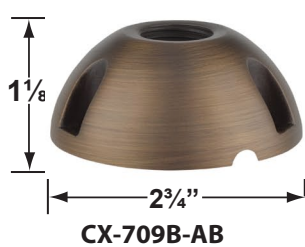

PRODUCT # : CL-734B-AB

•Path Lights

•Cast Brass

Mounting Pedestals

- CX-601-BK 1" PVC Mounting Pedestal, 1/2" NPT, **Black**
- CX-601-VG 1" PVC Mounting Pedestal, 1/2" NPT, **Verde Green**
- CX-603-BK 3" PVC Mounting Pedestal, 1/2" NPT Female Brass Hub on top, **Black**
- CX-603-VG 3" PVC Mounting Pedestal, 1/2" NPT Female Brass Hub on top, **Verde Green**

- CX-604-BK 1" PVC Adjustable Mounting Pedestal, 1/2" NPT, **Black**
- CX-621-BK 1" PVC Cap, 1/2" NPT, **Black**
- CX-621-VG 1" PVC Cap, 1/2" NPT, **Verde Green**
- CX-622-BK 2" PVC Cap, 1/2" NPT, **Black**
- CX-622-VG 2" PVC Cap, 1/2" NPT, **Verde Green**
- CX-624-BK 3" PVC Cap, 1/2" NPT Female Brass Hub, **Black**
- CX-624-VG 3" PVC Cap, 1/2" NPT Female Brass Hub, **Verde Green**

Ground Spikes

- CX-642-BK 8.5" ABS Spike, 1/2" NPT, **Black**
- CX-642-BZ 8.5" ABS Spike, 1/2" NPT, **Bronze**
- CX-643-BZ 8.5" ABS Spike, 1/2" NPT, **Bronze**

- CX-646-BK 8" ABS Spike, 1/2" NPT, **Black**
- CX-646-BR 8" ABS Spike, 1/2" NPT, **Natural Brass**
- CX-646-SS 8" ABS Spike, 1/2" NPT, **Stainless Steel**
- CX-647-BK 10.5" Heavy Duty ABS Spike, 1/2" NPT, **Black**

Mounting Risers

- CX-682B-AB 6" Brass Riser, 1/2" NPT Male/Female, **Antique Bronze**
- CX-683B-AB 12" Brass Riser, 1/2" NPT Male/Female, **Antique Bronze**
- CX-684B-AB 18" Brass Riser, 1/2" NPT Male/Female, **Antique Bronze**
- CX-685B-AB 24" Brass Riser, 1/2" NPT Male/Female, **Antique Bronze**

Mounting Canopies

- CX-705B-AB Brass Flat Canopy, 1/2" NPT, **Antique Bronze**
- CX-709B-AB Brass Raised Canopy, 1/2" NPT, **Antique Bronze**
- CX-718B-AB 5" Brass Canopy, 3-Hole 1/2" NPT, **Antique Bronze**