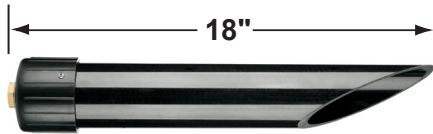

ACCESSORIES SHEET

PRODUCT # : CL-647B-SI

• Area Lights

• Cast Brass

Mounting Pedestals

- CX-601-BK 1" PVC Mounting Pedestal, ½" NPT, **Black**
- CX-601-VG 1" PVC Mounting Pedestal, ½" NPT, **Verde Green**
- CX-603-BK 3" PVC Mounting Pedestal, ½" NPT Female Brass Hub on top, **Black**
- CX-603-VG 3" PVC Mounting Pedestal, ½" NPT Female Brass Hub on top, **Verde Green**

CX-603-BK

- CX-604-BK 1" PVC Adjustable Mounting Pedestal, ½" NPT, **Black**
- CX-621-BK 1" PVC Cap, ½" NPT, **Black**
- CX-621-VG 1" PVC Cap, ½" NPT, **Verde Green**
- CX-622-BK 2" PVC Cap, ½" NPT, **Black**
- CX-622-VG 2" PVC Cap, ½" NPT, **Verde Green**
- CX-624-BK 3" PVC Cap, ½" NPT Female Brass Hub, **Black**
- CX-624-VG 3" PVC Cap, ½" NPT Female Brass Hub, **Verde Green**

Mounting Canopies

- CX-705B-SI Brass Flat Canopy, ½" NPT, **Silver Plated**
- CX-709B-SI Brass Raised Canopy, ½" NPT, **Silver Plated**
- CX-718B-SI 5" Brass Canopy, 3-Hole ½" NPT, **Silver Plated**