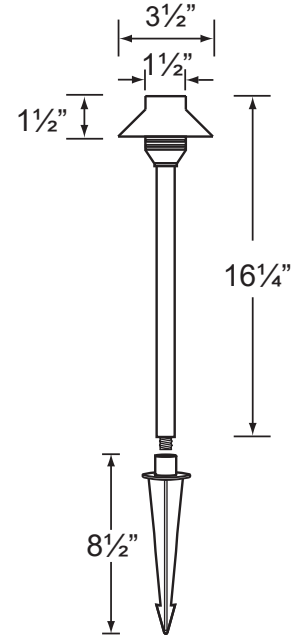

### Fixture Specifications:

**Housing:** Corrosion resistant cast brass.  
**Stem:** Solid brass pipe with 1/2" NPT on bottom.  
**Finish:** **SI- Silver Plated.** Natural toning process. Also available in **AB, GM,** and **RC** finishes  
**Lens:** Frosted polycarbonate, cover over lamp providing sprinkler water protection  
**Socket:** Top grade fixed ceramic bi-pin socket. Easy tool free lamp access.  
**Lamp:** 12V, T3, 20W max. Available in LED (2W & 2.5W) or without lamp. See Lamp guide below for more information.

**Wiring:** Fixture is prewired with a 3-ft 18-2 direct burial cord. Wire connector sold separately. Universal connector (**CX-839**) and silicone filled wire nut (**CX-854**) are available from Corona Lighting.  
**Mounting Spike:** Standard injection molded spike with 1/2" NPT threaded female hub.  
**Electrical Notes:** A remote 12V transformer is required. Options are available from Corona Lighting. Voltage range for LED lamps are 8V-21V. Proper grease/lubricant is suggested on threaded parts during installation process.  
**Warranty:** Limited lifetime warranty on fixture housing and stem against manufacturer's defects.