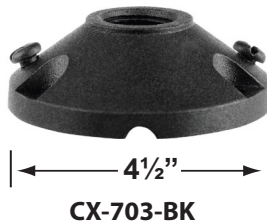

Mounting Canopies

- CX-703 Aluminum tree mount canopy 1/2" NPT
  Finishes: **BK- Black, BZ- Bronze, GR- Green, GT- Granite, RT- Rust, VG- Verde Green, WH- White**