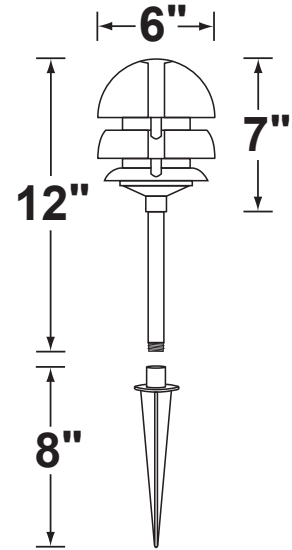

AVAILABLE LED LAMPS (Corona LED lamps have a five (5) year limited warranty against manufacturer's defects)

LAMP NUMBER	WATTS	BEAM		COLOR & TEMP.	RATED HOURS	HALOGEN EQUIVALENT
		SPREAD	LUMEN			
L-EDT3-2W	2	360°	200	2700K	25,000	20 Watt
L-EDT3-2.5W	2.5	180°	240	2700K	25,000	35 Watt
L-EDT3-2W-3K	2	360°	210	3000K	25,000	20 Watt
L-EDT3-2.5W-3K	2.5	180°	250	3000K	25,000	35 Watt
L-EDT3-AM*	2	360°	170	2000K	25,000	20 Watt

* AM- Amber color

For more additional Lamps, and accessories visit Coronalighting.com

JOB INFORMATION

TYPE: DATE:

JOB NAME & ADDRESS:

PRODUCT #:

TOTAL QUANTITY:

LAMP TYPE & WATTAGE:

TRANSFORMER:

CONTRACTOR:

SPECIFIER:

• When ordering a halogen or xenon lamp add lamp number to the product number. If you are ordering LED lamps you should follow the format below:

• **CL** - **product #** - **lamp** - **wattage**

Example: CL-643-GR-L-EDT3-2W-3K

CL - **643-GR** - **L-EDT3** - **2W-3K**

• Corona Lighting reserves the right to make any change and/or improvement to the design and construction of this fixture without further notification.