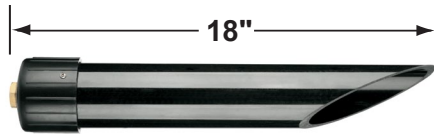

ACCESSORIES SHEET

PRODUCT # : CL-643-GR

• Area Lights

• Aluminum

Mounting Pedestals

- CX-601-BK 1" PVC Mounting Pedestal, 1/2" NPT, **Black**
- CX-601-VG 1" PVC Mounting Pedestal, 1/2" NPT, **Verde Green**
- CX-603-BK 3" PVC Mounting Pedestal, 1/2" NPT Female Brass Hub on top, **Black**
- CX-603-VG 3" PVC Mounting Pedestal, 1/2" NPT Female Brass Hub on top, **Verde Green**