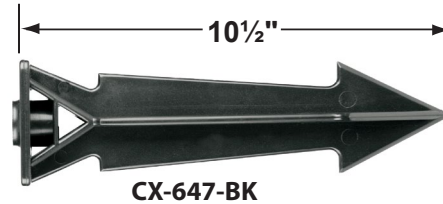

Ground Spikes

- CX-642-BK 8.5" ABS Spike, 1/2" NPT, **Black**
- CX-642-BZ 8.5" ABS Spike, 1/2" NPT, **Bronze**
- CX-643-BZ 8.5" ABS Spike, 1/2" NPT, **Bronze**