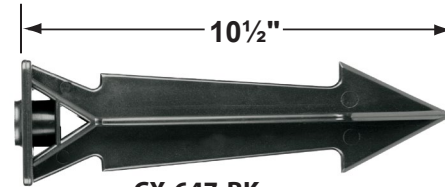

Ground Spikes

- CX-642-BK 8.5" ABS Spike, 1/2" NPT, **Black**
- CX-642-BZ 8.5" ABS Spike, 1/2" NPT, **Bronze**
- CX-643-BZ 8.5" ABS Spike, 1/2" NPT, **Bronze**

CX-647-BK