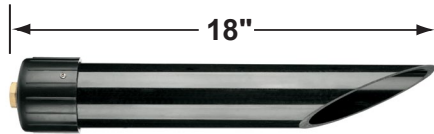

SPECIFICATION SHEET

PRODUCT # : CL-642-GR

•Area Lights

• Aluminum

Fixture Specifications:

Housing: Interlocking die-cast aluminum sections, assembled with (3) three stainless steel screws.

Stem: Die-cast aluminum stem, with ½ NPT hub on bottom.

ACCESSORIES SHEET

PRODUCT # : CL-642-GR

• Area Lights

• Aluminum

Mounting Pedestals

- CX-601-BK 1" PVC Mounting Pedestal, 1/2" NPT, **Black**
- CX-601-VG 1" PVC Mounting Pedestal, 1/2" NPT, **Verde Green**
- CX-603-BK 3" PVC Mounting Pedestal, 1/2" NPT Female Brass Hub on top, **Black**
- CX-603-VG 3" PVC Mounting Pedestal, 1/2" NPT Female Brass Hub on top, **Verde Green**