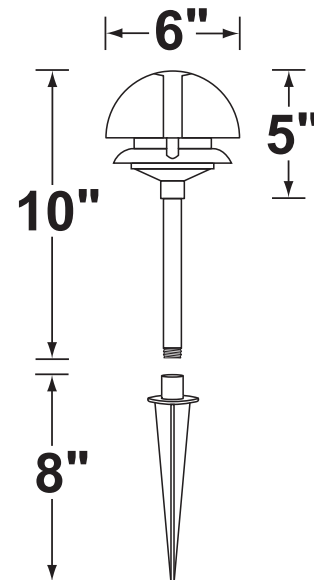

AVAILABLE LED LAMPS (Corona LED lamps have a five (5) year limited warranty against manufacturer's defects)

LAMP NUMBER	WATTS	BEAM		COLOR & TEMP.	RATED HOURS	HALOGEN EQUIVALENT
		SPREAD	LUMEN			
L-EDT3-2W	2	360°	200	2700K	25,000	20 Watt
L-EDT3-2.5W	2.5	180°	240	2700K	25,000	35 Watt
L-EDT3-2W-3K	2	360°	210	3000K	25,000	20 Watt
L-EDT3-2.5W-3K	2.5	180°	250	3000K	25,000	35 Watt
L-EDT3-AM*	2	360°	170	2000K	25,000	20 Watt

* AM- Amber color

For more additional Lamps, and accessories visit Coronalighting.com

JOB INFORMATION

TYPE: DATE:

JOB NAME & ADDRESS:

PRODUCT #:

TOTAL QUANTITY:

LAMP TYPE & WATTAGE:

TRANSFORMER:

CONTRACTOR:

SPECIFIER:

• When ordering a halogen or xenon lamp add lamp number to the product number. If you are ordering LED lamps you should follow the format below:

• **CL** - **product #** - **lamp** - **wattage**

Example: CL-642-GR-L-EDT3-2W-3K

CL - **642-GR** - **L-EDT3** - **2W-3K**

• Corona Lighting reserves the right to make any change and/or improvement to the design and construction of this fixture without further notification.