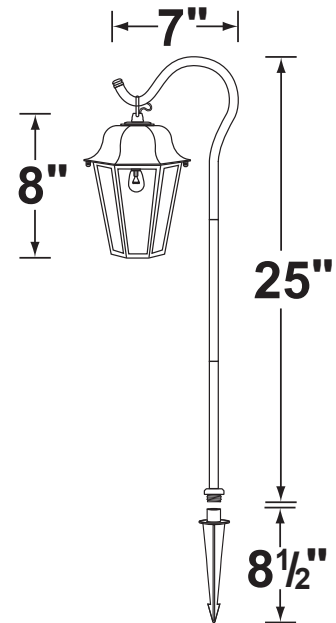

AVAILABLE LED LAMPS (Corona LED lamps have a five (5) year limited warranty against manufacturer's defects)

LAMP NUMBER	WATTS	BEAM		COLOR & TEMP.	RATED HOURS	HALOGEN EQUIVALENT
		SPREAD	LUMEN			
L-EDBA-2W	2	360°	200	2700K	25,000	20 Watt
L-EDBA-2.5W	2.5	180°	240	2700K	25,000	35 Watt
L-EDBA-2W-3K	2	360°	210	3000K	25,000	20 Watt
L-EDBA-2.5W-3K	2.5	180°	250	3000K	25,000	35 Watt
L-EDBA-AM*	2	360°	170	2000K	25,000	20 Watt

*AM- Amber color

For more additional Lamps, and accessories visit Coronalighting.com

JOB INFORMATION

TYPE: DATE:

JOB NAME & ADDRESS:

PRODUCT #:

TOTAL QUANTITY:

LAMP TYPE & WATTAGE:

TRANSFORMER:

CONTRACTOR:

SPECIFIER:

• When ordering a halogen or xenon lamp add lamp number to the end of the product number. If you are ordering LED lamps you should follow the format below:

• CL - **product #** - **color** - **lamp** - **wattage**
CL - 636 - BK - L-EDBA - 2W-3K

Example: CL-636-BK-L-EDBA-2W-3K

• Corona Lighting reserves the right to make any change and/or improvement to the design and construction of this fixture without further notification.