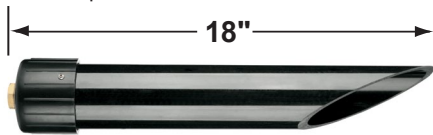

PRODUCT # : CL-636

•Path Lights

• Aluminum

Mounting Pedestals

- CX-601-BK 1" PVC Mounting Pedestal, 1/2" NPT, **Black**
- CX-601-VG 1" PVC Mounting Pedestal, 1/2" NPT, **Verde Green**
- CX-602-BK 2" PVC Mounting Pedestal, 1/2" NPT, **Black**
- CX-602-VG 2" PVC Mounting Pedestal, 1/2" NPT, **Verde Green**
- CX-603-BK 3" PVC Mounting Pedestal, 1/2" NPT Female Brass Hub on top, **Black**
- CX-603-VG 3" PVC Mounting Pedestal, 1/2" NPT Female Brass Hub on top, **Verde Green**

CX-603-BK

- CX-604-BK 1" PVC Adjustable Mounting Pedestal, 1/2" NPT, **Black**
- CX-621-BK 1" PVC Cap, 1/2" NPT, **Black**
- CX-621-VG 1" PVC Cap, 1/2" NPT, **Verde Green**
- CX-622-BK 2" PVC Cap, 1/2" NPT, **Black**
- CX-622-VG 2" PVC Cap, 1/2" NPT, **Verde Green**
- CX-624-BK 3" PVC Cap, 1/2" NPT Female Brass Hub, **Black**
- CX-624-VG 3" PVC Cap, 1/2" NPT Female Brass Hub, **Verde Green**

Mounting Canopies

- CX-703 Aluminum tree mount canopy 1/2 NPT
  Finishes: **BK**- Black, **BZ**- Bronze, **GR**- Green,
  GT- Granite, **RT**- Rust, **VG**- Verde Green,
  WH- White