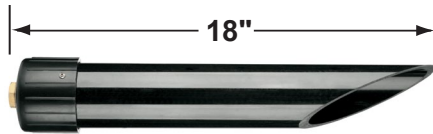

ACCESSORIES SHEET

PRODUCT # : CL-624

•Area Lights

•Aluminum

Mounting Pedestals

- CX-601-BK 1" PVC Mounting Pedestal, 1/2" NPT, **Black**
- CX-601-VG 1" PVC Mounting Pedestal, 1/2" NPT, **Verde Green**
- CX-603-BK 3" PVC Mounting Pedestal, 1/2" NPT Female Brass Hub on top, **Black**
- CX-603-VG 3" PVC Mounting Pedestal, 1/2" NPT Female Brass Hub on top, **Verde Green**

CX-603-BK

- CX-604-BK 1" PVC Adjustable Mounting Pedestal, 1/2" NPT, **Black**
- CX-621-BK 1" PVC Cap, 1/2" NPT, **Black**
- CX-621-VG 1" PVC Cap, 1/2" NPT, **Verde Green**
- CX-622-BK 2" PVC Cap, 1/2" NPT, **Black**
- CX-622-VG 2" PVC Cap, 1/2" NPT, **Verde Green**
- CX-624-BK 3" PVC Cap, 1/2" NPT Female Brass Hub, **Black**
- CX-624-VG 3" PVC Cap, 1/2" NPT Female Brass Hub, **Verde Green**

Mounting Canopies

- CX-703 Aluminum tree mount canopy 1/2 NPT
  Finishes: **BK**- Black, **BZ**- Bronze, **GR**- Green,
  GT- Granite, **RT**- Rust, **VG**- Verde Green,
  WH- White