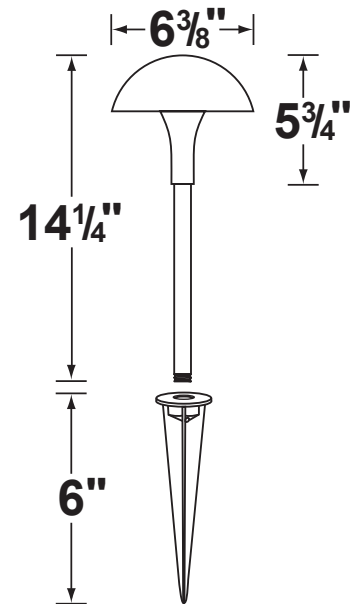

AVAILABLE LED LAMPS (Corona LED lamps have a five (5) year limited warranty against manufacturer's defects)

LAMP NUMBER	WATTS	BEAM		COLOR & TEMP.	RATED HOURS	HALOGEN EQUIVALENT
		SPREAD	LUMEN			
L-EDT3-2W	2	360°	200	2700K	25,000	20 Watt
L-EDT3-2.5W	2.5	180°	240	2700K	25,000	35 Watt
L-EDT3-2W-3K	2	360°	210	3000K	25,000	20 Watt
L-EDT3-2.5W-3K	2.5	180°	250	3000K	25,000	35 Watt
L-EDT3-AM*	2	360°	170	2000K	25,000	20 Watt

*AM- Amber color
For more additional Lamps, and accessories visit Coronalighting.com

JOB INFORMATION

TYPE: DATE:

JOB NAME & ADDRESS:

PRODUCT #:

TOTAL QUANTITY:

LAMP TYPE & WATTAGE:

TRANSFORMER:

CONTRACTOR:

SPECIFIER:

•When ordering LED lamp with a fixture your part number should follow the format below:

•CL - **product #** - **color** - **lamp** - **wattage**
CL - 624 - BK - L-EDT3 - 2W-3K

Example: CL-624-BK-L-EDT3-2W-3K

•Corona Lighting reserves the right to make any change and/or improvement to the design and construction of this fixture without further notification.