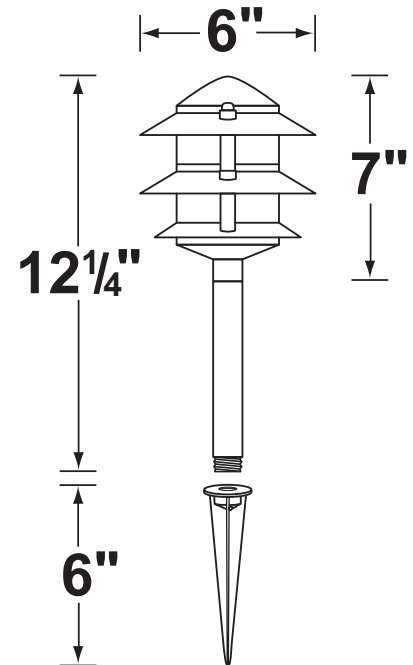

AVAILABLE LED LAMPS (Corona LED lamps have a five (5) year limited warranty against manufacturer's defects)

LAMP NUMBER	WATTS	BEAM		COLOR & TEMP.	RATED HOURS	HALOGEN EQUIVALENT
		SPREAD	LUMEN			
L-EDT3-2W	2	360°	200	2700K	25,000	20 Watt
L-EDT3-2.5W	2.5	180°	240	2700K	25,000	35 Watt
L-EDT3-2W-3K	2	360°	210	3000K	25,000	20 Watt
L-EDT3-2.5W-3K	2.5	180°	250	3000K	25,000	35 Watt
L-EDT3-AM*	2	360°	170	2000K	25,000	20 Watt

*AM- Amber color

For more additional Lamps, and accessories visit Coronalighting.com

JOB INFORMATION

TYPE: DATE:

JOB NAME & ADDRESS:

PRODUCT #:

TOTAL QUANTITY:

LAMP TYPE & WATTAGE:

TRANSFORMER:

CONTRACTOR:

SPECIFIER:

•When ordering LED lamp with a fixture your part number should follow the format below:

•CL - **product #** - **color** - **lamp** - **wattage**
CL - 603 - VG - L-EDT3 - 2W-3K

Example: CL-603-VG-L-EDT3-2W-3K

•Corona Lighting reserves the right to make any change and/or improvement to the design and construction of this fixture without further notification.