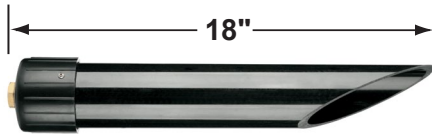

ACCESSORIES SHEET

PRODUCT # : CL-603

• Area Lights

• Aluminum

Mounting Pedestals

- CX-601-BK 1" PVC Mounting Pedestal, 1/2" NPT, **Black**
- CX-601-VG 1" PVC Mounting Pedestal, 1/2" NPT, **Verde Green**
- CX-603-BK 3" PVC Mounting Pedestal, 1/2" NPT Female Brass Hub on top, **Black**
- CX-603-VG 3" PVC Mounting Pedestal, 1/2" NPT Female Brass Hub on top, **Verde Green**

CX-603-BK

- CX-604-BK 1" PVC Adjustable Mounting Pedestal, 1/2" NPT, **Black**
- CX-621-BK 1" PVC Cap, 1/2" NPT, **Black**
- CX-621-VG 1" PVC Cap, 1/2" NPT, **Verde Green**
- CX-622-BK 2" PVC Cap, 1/2" NPT, **Black**
- CX-622-VG 2" PVC Cap, 1/2" NPT, **Verde Green**
- CX-624-BK 3" PVC Cap, 1/2" NPT Female Brass Hub, **Black**
- CX-624-VG 3" PVC Cap, 1/2" NPT Female Brass Hub, **Verde Green**

Mounting Canopies

- CX-703 Aluminum tree mount canopy 1/2 NPT
  Finishes: **BK**- Black, **BZ**- Bronze, **GR**- Green,
  GT- Granite, **RT**- Rust, **VG**- Verde Green,
  WH- White