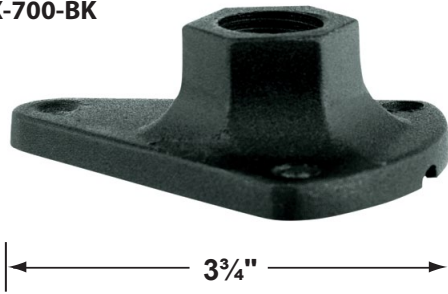

ACCESSORIES SHEET

PRODUCT # : CL-603

• Area Lights

• Aluminum

Mounting Brackets

CX-700 Aluminum Bracket, 1/2" NPT
Finishes: **BK**- Black, **BZ**- Bronze, **GR**- Green,
GT- Granite, **RT**- Rust, **VG**- Verde Green,
WH- White

CX-704 Aluminum Bracket, 1/2" NPT
Finishes: **BK**- Black, **BZ**- Bronze, **GR**- Green,
GT- Granite, **RT**- Rust, **VG**- Verde Green,
WH- White

CX-700-BK

Cable Connectors

- CX-854 Direct Burial Silicone Filled Wire Nut, **Tan**
- CX-858 Speedy Cable Connector, Supply Cable up to 10-2, **Black**
- CX-839 Universal cable connector, Supply cable up to 8-2, one/Pack **Black**