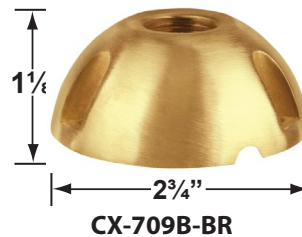

Special Lenses & Honeycomb Louvers

- CX-238 MR-16 Snap-on holder, **Silver Plated**
- CX-239 MR-16 honeycomb louver, **Black**
- CX-240-AM MR-16 color lens, **Amber**
- CX-240-BL MR-16 color lens, **Blue**
- CX-240-GR MR-16 color lens, **Green**
- CX-240-RD MR-16 color lens, **Red**
- CX-240-YL MR-16 color lens, **Yellow**
- CX-241 MR-16 lens, **Linear Spread**
- CX-242 MR-16 lens, **Frosted**
- CX-243 MR-16 lens, **Prismatic**

• For MR-16 Lenses and Louvers, you will need the CX-238