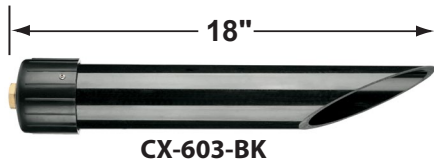

PRODUCT # : CL-545B-BR

•Directional Lights

•Cast Brass

Fixture Specifications:

Housing & Shroud: Corrosion Resistant Cast Brass.

Finish: **BR- Natural Brass.** Natural toning process. **AB,** and **SI** finishes also available.

E-Mail: sales@coronalighting.com

PRODUCT # : CL-545B-BR

• Directional Lights

• Cast Brass

Mounting Pedestals

- CX-601-BK 1" PVC Mounting Pedestal, 1/2" NPT, **Black**
- CX-601-VG 1" PVC Mounting Pedestal, 1/2" NPT, **Verde Green**
- CX-603-BK 3" PVC Mounting Pedestal, 1/2" NPT Female Brass Hub on top, **Black**
- CX-603-VG 3" PVC Mounting Pedestal, 1/2" NPT Female Brass Hub on top, **Verde Green**