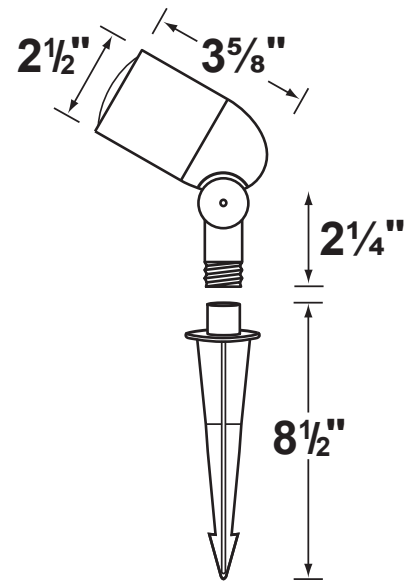

AVAILABLE LED LAMPS (Corona LED lamps have a five (5) year limited warranty against manufacturer's defects)

LAMP NUMBER	WATTS	BEAM		COLOR & TEMP.	RATED HOURS	HALOGEN EQUIVALENT
		SPREAD	LUMEN			
L-ED16-3W-SP	3.5	15° Spot	270	2700K	50,000	25 Watt
L-ED16-3W-FL	3.5	45° Flood	270	2700K	50,000	25 Watt
L-ED16-3W-WF	3.5	60° Wide Flood	270	2700K	50,000	25 Watt
L-ED16-5W-SP	5	15° Spot	350	2700K	50,000	40 Watt
L-ED16-5W-FL	5	45° Flood	350	2700K	50,000	40 Watt
L-ED16-5W-WF	5	60° Wide Flood	350	2700K	50,000	40 Watt
L-ED16-COB5W-SP	5	15° Spot	450	2700K	50,000	50 Watt
L-ED16-COB5W-FL	5	38° Flood	450	2700K	50,000	50 Watt
L-ED16-COB5W-WF	5	60° Wide Flood	450	2700K	50,000	50 Watt
L-ED16-COB5W-SP3K	5	15° Spot	470	3000K	50,000	50 Watt
L-ED16-COB5W-FL3K	5	38° Flood	470	3000K	50,000	50 Watt
L-ED16-COB5W-WF3K	5	60° Wide Flood	470	3000K	50,000	50 Watt

For more additional Lamps, and accessories visit Coronalighting.com

JOB INFORMATION

TYPE: _____ DATE: _____

JOB NAME & ADDRESS: _____

PRODUCT #: _____

TOTAL QUANTITY: _____

LAMP TYPE & WATTAGE: _____

TRANSFORMER: _____

CONTRACTOR: _____

SPECIFIER: _____

• When ordering LED lamp with a fixture your part number should follow the format below:

• **CL** - **product #** - **lamp** - **wattage** - **lamp angle**
CL - 545B-BR - L-ED16 - 5W - FL

Example: CL-545B-BR-L-ED16-5W-FL

• Corona Lighting reserves the right to make any change and/or improvement to the design and construction of this fixture without further notification.