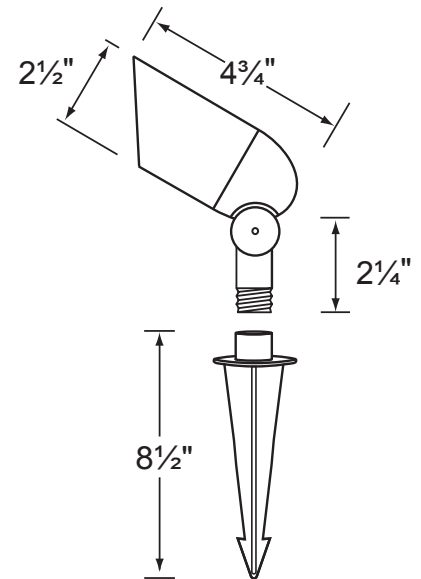

AVAILABLE LED LAMPS (Corona LED lamps have a five (5) year limited warranty against manufacturer's defects)

LAMP NUMBER	WATTS	BEAM		COLOR & TEMP.	RATED HOURS	HALOGEN EQUIVALENT
		SPREAD	LUMEN			
L-ED16-COB5W-SP	5	15° Spot	450	2700K	50,000	50 Watt
L-ED16-COB5W-FL	5	38° Flood	450	2700K	50,000	50 Watt
L-ED16-COB5W-WF	5	60° Wide Flood	450	2700K	50,000	50 Watt
L-ED16-COB5W-SP3K	5	15° Spot	470	3000K	50,000	50 Watt
L-ED16-COB5W-FL3K	5	38° Flood	470	3000K	50,000	50 Watt
L-ED16-COB5W-WF3K	5	60° Wide Flood	470	3000K	50,000	50 Watt
L-ED16-3W-SP	3.5	15° Spot	270	2700K	50,000	25 Watt
L-ED16-3W-FL	3.5	45° Flood	270	2700K	50,000	25 Watt
L-ED16-3W-WF	3.5	60° Wide Flood	270	2700K	50,000	25 Watt
L-ED16-5W-SP	5	15° Spot	350	2700K	50,000	40 Watt
L-ED16-5W-FL	5	45° Flood	350	2700K	50,000	40 Watt
L-ED16-5W-WF	5	60° Wide Flood	350	2700K	50,000	40 Watt

For more additional Lamps, and accessories visit Coronalighting.com

JOB INFORMATION

TYPE: _____ DATE: _____
JOB NAME & ADDRESS: _____
PRODUCT #: _____
TOTAL QUANTITY: _____
LAMP TYPE & WATTAGE: _____
TRANSFORMER: _____
CONTRACTOR: _____
SPECIFIER: _____

• When ordering LED lamp with a fixture your part number should follow the format below:

• **CL** - **product #** - **lamp** - **wattage** - **lamp angle**
CL - 535B-BR - L-ED16 - 5W - FL

Example: CL-535B-BR-L-ED16-5W-FL

• Corona Lighting reserves the right to make any change and/or improvement to the design and construction of this fixture without further notification.