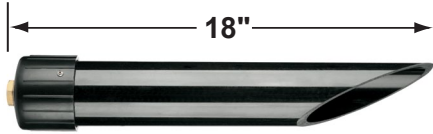

PRODUCT # : CL-532B-GM

• Directional Lights

• Cast Brass

Mounting Pedestals

- CX-601-BK 1" PVC Mounting Pedestal, ½" NPT, **Black**
- CX-601-VG 1" PVC Mounting Pedestal, ½" NPT, **Verde Green**
- CX-603-BK 3" PVC Mounting Pedestal, ½" NPT Female Brass Hub on top, **Black**
- CX-603-VG 3" PVC Mounting Pedestal, ½" NPT Female Brass Hub on top, **Verde Green**

CX-603-BK