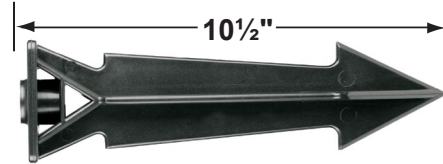

Ground Spikes

- CX-642-BK 8.5" ABS Spike, ½" NPT, **Black**
- CX-642-BZ 8.5" ABS Spike, ½" NPT, **Bronze**
- CX-643-BZ 8.5" ABS Spike, ½" NPT, **Bronze**

CX-647-BK

- CX-646-BK 8" ABS Spike, ½" NPT, **Black**
- CX-646-BR 8" ABS Spike, ½" NPT, **Natural Brass**
- CX-646-SS 8" ABS Spike, ½" NPT, **Stainless Steel**
- CX-647-BK 10.5" Heavy Duty ABS Spike, ½" NPT, **Black**

Mounting Risers

- CX-682B-GM 6" Brass Riser, ½" NPT Male/Female, **Gun Metal**
- CX-683B-GM 12" Brass Riser, ½" NPT Male/Female, **Gun Metal**
- CX-684B-GM 18" Brass Riser, ½" NPT Male/Female, **Gun Metal**
- CX-685B-GM 24" Brass Riser, ½" NPT Male/Female, **Gun Metal**

Mounting Canopies

- CX-705B-GM Brass Flat Canopy, ½" NPT, **Gun Metal**
- CX-709B-GM Brass Raised Canopy, ½" NPT, **Gun Metal**
- CX-718B-GM 5" Brass Canopy, 3-Hole ½" NPT, **Gun Metal**
- CX-719B-GM Brass Tree Mounting Bracket, 1/2" NPT, **Gun Metal**
- CX-720-BR Brass Tree mount Canopy with 9" Rubber Strap stretches to 14, **Natural Brass**
- CX-721-BR Brass Tree mount Canopy with 15" Rubber Strap stretches to 22", **Natural Brass**
- CX-722-BR Brass Tree mount Canopy with 22" Rubber Strap stretches to 33", **Natural Brass**
- CX-723-BR Brass Tree mount Canopy with 31" Rubber Strap stretches to 45", **Natural Brass**