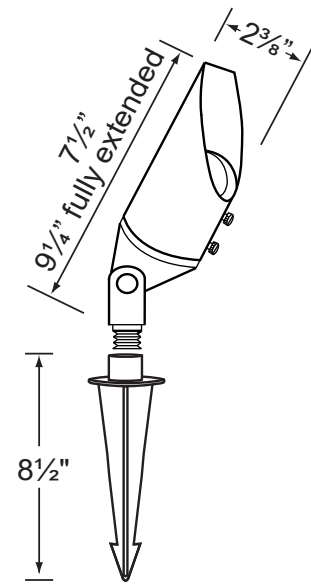

AVAILABLE LED LAMPS (Corona LED lamps have a five (5) year limited warranty against manufacturer's defects)

LAMP NUMBER	WATTS	BEAM		COLOR & TEMP.	RATED HOURS	HALOGEN EQUIVALENT
		SPREAD	LUMEN			
L-ED16-3W-SP	3.5	15° Spot	270	2700K	50,000	25 Watt
L-ED16-3W-FL	3.5	45° Flood	270	2700K	50,000	25 Watt
L-ED16-3W-WF	3.5	60° Wide Flood	270	2700K	50,000	25 Watt
L-ED16-5W-SP	5	15° Spot	350	2700K	50,000	40 Watt
L-ED16-5W-FL	5	45° Flood	350	2700K	50,000	40 Watt
L-ED16-5W-WF	5	60° Wide Flood	350	2700K	50,000	40 Watt
L-ED16-COB5W-SP	5	15° Spot	450	2700K	50,000	50 Watt
L-ED16-COB5W-FL	5	38° Flood	450	2700K	50,000	50 Watt
L-ED16-COB5W-WF	5	60° Wide Flood	450	2700K	50,000	50 Watt
L-ED16-COB5W-SP3K	5	15° Spot	470	3000K	50,000	50 Watt
L-ED16-COB5W-FL3K	5	38° Flood	470	3000K	50,000	50 Watt
L-ED16-COB5W-WF3K	5	60° Wide Flood	470	3000K	50,000	50 Watt

Single color MR-16 LED available in AMBER, BLUE, GREEN, PURPLE, RED and VIOLET

JOB INFORMATION

TYPE: _____ DATE: _____

JOB NAME & ADDRESS: _____

PRODUCT #:

TOTAL QUANTITY:

LAMP TYPE & WATTAGE:

TRANSFORMER:

CONTRACTOR:

SPECIFIER:

• When ordering LED lamp with a fixture your part number should follow the format below:

• **CL** - **product #** - **lamp** - **wattage** - **lamp angle**

CL - 532B-GM - L-ED16 - 5W - FL

Example: CL-532B-GM-L-ED16-5W-FL

• Corona Lighting reserves the right to make any change and/or improvement to the design and construction of this fixture without further notification.