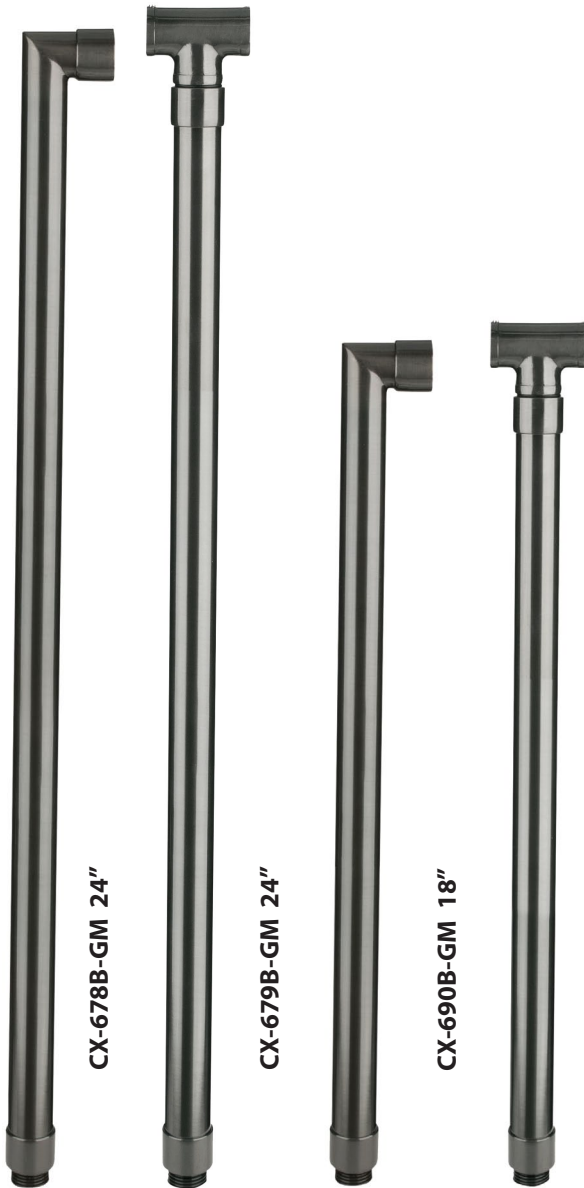

SPECIFICATION SHEET

PRODUCT # : CL-532B-GM

• Directional Lights

• Cast Brass

Fixture Specifications:

Housing & Shroud: Corrosion Resistant Cast Brass.
Shroud is adjustable and extendable.

Finish: **GM- Gun Metal.** Natural toning process.
GM finish will vary due to artistic process.
Also available in **AB- Antique Bronze** finish

LAMP NUMBER	WATTS	BEAM		COLOR & TEMP.	RATED HOURS	HALOGEN EQUIVALENT
		SPREAD	LUMEN			
L-ED16-3W-SP	3.5	15° Spot	270	2700K	50,000	25 Watt
L-ED16-3W-FL	3.5	45° Flood	270	2700K	50,000	25 Watt
L-ED16-3W-WF	3.5	60° Wide Flood	270	2700K	50,000	25 Watt
L-ED16-5W-SP	5	15° Spot	350	2700K	50,000	40 Watt
L-ED16-5W-FL	5	45° Flood	350	2700K	50,000	40 Watt
L-ED16-5W-WF	5	60° Wide Flood	350	2700K	50,000	40 Watt
L-ED16-COB5W-SP	5	15° Spot	450	2700K	50,000	50 Watt
L-ED16-COB5W-FL	5	38° Flood	450	2700K	50,000	50 Watt
L-ED16-COB5W-WF	5	60° Wide Flood	450	2700K	50,000	50 Watt
L-ED16-COB5W-SP3K	5	15° Spot	470	3000K	50,000	50 Watt
L-ED16-COB5W-FL3K	5	38° Flood	470	3000K	50,000	50 Watt
L-ED16-COB5W-WF3K	5	60° Wide Flood	470	3000K	50,000	50 Watt

CX-722-BR

ACCESSORIES SHEET

PRODUCT # : CL-532B-GM

• Directional Lights

• Cast Brass

Mounting Posts For Sign Light & Path Light Applications

- CX-678B-GM 24" Brass Single Head Post, **Gun Metal**
- CX-679B-GM 24" Brass Double Head Post, **Gun Metal**
- CX-690B-GM 18" Brass Single Head Post, **Gun Metal**
- CX-693B-GM 18" Brass Double Head Post, **Gun Metal**

• CX-718B-GM (Mounting Canopies pg 2) is required for sign light installation.

Cable Connectors

- CX-854 Direct Burial Silicone Filled Wire Nut, **Tan**
- CX-858 Speedy Cable Connector, Supply Cable up to 10-2, **Black**
- CX-839 Universal cable connector, Supply cable up to 8-2, one/Pack **Black**