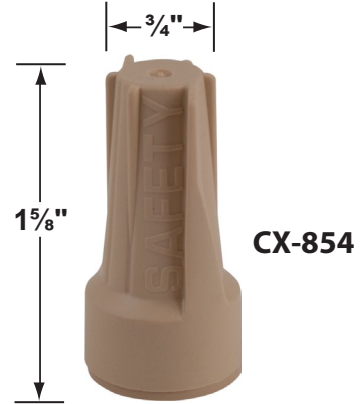

SPECIFICATION SHEET

PRODUCT # : CL-532B-GM

• Directional Lights

• Cast Brass

Fixture Specifications:

Housing & Shroud: Corrosion Resistant Cast Brass.
Shroud is adjustable and extendable.

Finish: **GM- Gun Metal.** Natural toning process.
GM finish will vary due to artistic process.
Also available in **AB- Antique Bronze** finish

CX-722-BR

ACCESSORIES SHEET

PRODUCT # : CL-532B-GM

• Directional Lights

• Cast Brass

Mounting Posts For Sign Light & Path Light Applications

- CX-678B-GM 24" Brass Single Head Post, **Gun Metal**
- CX-679B-GM 24" Brass Double Head Post, **Gun Metal**
- CX-690B-GM 18" Brass Single Head Post, **Gun Metal**
- CX-693B-GM 18" Brass Double Head Post, **Gun Metal**

• CX-718B-GM (Mounting Canopies pg 2) is required for sign light installation.

Cable Connectors

- CX-854 Direct Burial Silicone Filled Wire Nut, **Tan**
- CX-858 Speedy Cable Connector, Supply Cable up to 10-2, **Black**
- CX-839 Universal cable connector, Supply cable up to 8-2, one/Pack **Black**