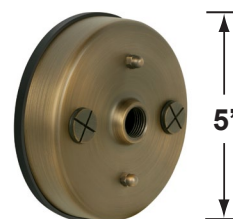

Mounting Risers

- CX-682B-AB 6" Brass Riser, 1/2" NPT Male/Female, **Antique Bronze**
- CX-683B-AB 12" Brass Riser, 1/2" NPT Male/Female, **Antique Bronze**
- CX-684B-AB 18" Brass Riser, 1/2" NPT Male/Female, **Antique Bronze**
- CX-685B-AB 24" Brass Riser, 1/2" NPT Male/Female, **Antique Bronze**

CX-682B-AB 6"

CX-683B-AB 12"

CX-684B-AB 18"

CX-685B-AB 24"

CX-719B-AB

CX-718B-AB

CX-722-BR

ACCESSORIES SHEET

PRODUCT # : CL-514B-AB

•Directional Light

•Cast Brass

Mounting Posts For Sign Light & Path Light Applications

- CX-678B-AB 24" Brass Single Head Post, **Antique Bronze**
- CX-679B-AB 24" Brass Double Head Post, **Antique Bronze**
- CX-690B-AB 18" Brass Single Head Post, **Antique Bronze**
- CX-693B-AB 18" Brass Double Head Post, **Antique Bronze**

•CX-718B-AB (Mounting Canopies pg 2) is required for sign light installation.

Cable Connectors

- CX-854 Direct Burial Silicone Filled Wire Nut, **Tan**
- CX-858 Speedy Cable Connector, Supply Cable up to 10-2, **Black**
- CX-839 Universal cable connector, Supply cable up to 8-2, one/Pack **Black**