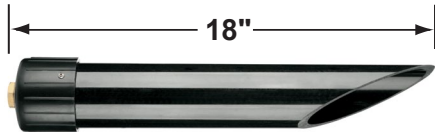

ACCESSORIES SHEET

PRODUCT # : CL-514B-AB

•Directional Light

•Cast Brass

Mounting Pedestals

- CX-601-BK 1" PVC Mounting Pedestal, 1/2" NPT, **Black**
- CX-601-VG 1" PVC Mounting Pedestal, 1/2" NPT, **Verde Green**
- CX-603-BK 3" PVC Mounting Pedestal, 1/2" NPT Female Brass Hub on top, **Black**
- CX-603-VG 3" PVC Mounting Pedestal, 1/2" NPT Female Brass Hub on top, **Verde Green**

CX-603-BK

- CX-604-BK 1" PVC Adjustable Mounting Pedestal, 1/2" NPT, **Black**
- CX-621-BK 1" PVC Cap, 1/2" NPT, **Black**
- CX-621-VG 1" PVC Cap, 1/2" NPT, **Verde Green**
- CX-622-BK 2" PVC Cap, 1/2" NPT, **Black**
- CX-622-VG 2" PVC Cap, 1/2" NPT, **Verde Green**
- CX-624-BK 3" PVC Cap, 1/2" NPT Female Brass Hub, **Black**
- CX-624-VG 3" PVC Cap, 1/2" NPT Female Brass Hub, **Verde Green**

Mounting Canopies

- CX-705B-AB Brass Flat Canopy, 1/2" NPT, **Antique Bronze**
- CX-709B-AB Brass Raised Canopy, 1/2" NPT, **Antique Bronze**
- CX-718B-AB 5" Brass Canopy, 3-Hole 1/2" NPT, **Antique Bronze**
- CX-719B-AB Brass Tree Mounting Bracket, 1/2" NPT, **Antique Bronze**
- CX-720-BR Brass Tree mount Canopy with 9" Rubber Strap stretches to 14, **Natural Brass**
- CX-721-BR Brass Tree mount Canopy with 15" Rubber Strap stretches to 22", **Natural Brass**
- CX-722-BR Brass Tree mount Canopy with 22" Rubber Strap stretches to 33", **Natural Brass**
- CX-723-BR Brass Tree mount Canopy with 31" Rubber Strap stretches to 45", **Natural Brass**