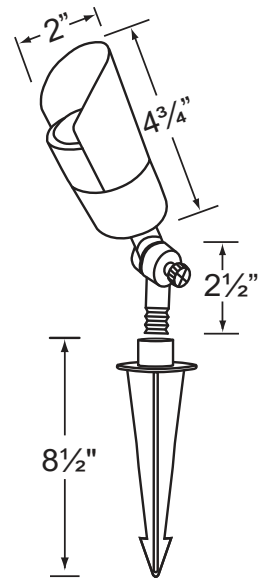

AVAILABLE LED LAMPS (Corona LED lamps have a five (5) year limited warranty against manufacturer's defects)

LAMP NUMBER	WATTS	BEAM		COLOR & TEMP.	RATED HOURS	HALOGEN EQUIVALENT
		SPREAD	LUMEN			
L-ED16-3W-SP	3.5	15° Spot	270	2700K	50,000	25 Watt
L-ED16-3W-FL	3.5	45° Flood	270	2700K	50,000	25 Watt
L-ED16-3W-WF	3.5	60° Wide Flood	270	2700K	50,000	25 Watt
L-ED16-5W-SP	5	15° Spot	350	2700K	50,000	40 Watt
L-ED16-5W-FL	5	45° Flood	350	2700K	50,000	40 Watt
L-ED16-5W-WF	5	60° Wide Flood	350	2700K	50,000	40 Watt
L-ED16-COB5W-SP	5	15° Spot	450	2700K	50,000	50 Watt
L-ED16-COB5W-FL	5	38° Flood	450	2700K	50,000	50 Watt
L-ED16-COB5W-WF	5	60° Wide Flood	450	2700K	50,000	50 Watt
L-ED16-COB5W-SP3K	5	15° Spot	470	3000K	50,000	50 Watt
L-ED16-COB5W-FL3K	5	38° Flood	470	3000K	50,000	50 Watt
L-ED16-COB5W-WF3K	5	60° Wide Flood	470	3000K	50,000	50 Watt

Single color MR-16 LED available in AMBER, BLUE, GREEN, PURPLE, RED and VIOLET

JOB INFORMATION

TYPE: _____ DATE: _____
JOB NAME & ADDRESS: _____
PRODUCT #: _____
TOTAL QUANTITY: _____
LAMP TYPE & WATTAGE: _____
TRANSFORMER: _____
CONTRACTOR: _____
SPECIFIER: _____

• When ordering LED lamp with a fixture your part number should follow the format below:

• **CL** - **product #** - **lamp** - **wattage** - **lamp angle**
CL - 514B-AB - L-ED16 - 5W - FL

Example: CL-514B-AB-L-ED16-5W-FL

• Corona Lighting reserves the right to make any change and/or improvement to the design and construction of this fixture without further notification.