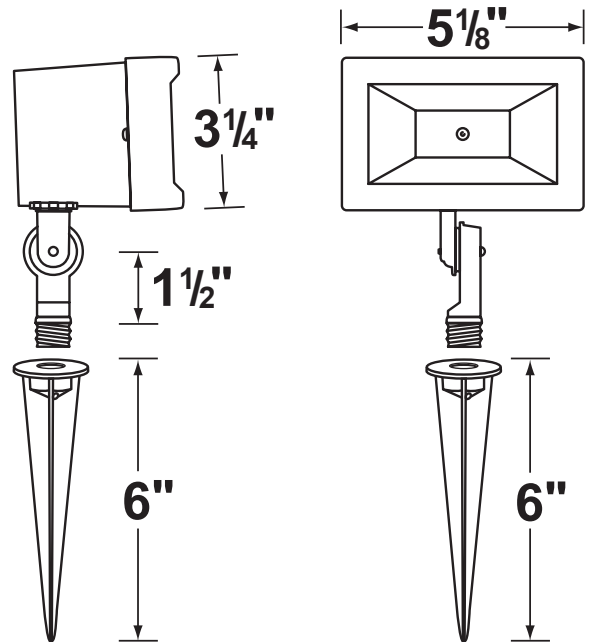

AVAILABLE LED LAMPS (Corona LED lamps have a five (5) year limited warranty against manufacturer's defects)

LAMP NUMBER	WATTS	BEAM		COLOR & TEMP.	RATED HOURS	HALOGEN EQUIVALENT
		SPREAD	LUMEN			
L-EDT3-2W	2	360°	200	2700K	25,000	20 Watt
L-EDT3-2.5W	2.5	180°	240	2700K	25,000	35 Watt
L-EDT3-2W-3K	2	360°	210	3000K	25,000	20 Watt
L-EDT3-2.5W-3K	2.5	180°	250	3000K	25,000	35 Watt
L-EDT3-AM*	2	360°	170	2000K	25,000	20 Watt

* AM- Amber color
For more additional Lamps, and accessories visit Coronalighting.com

JOB INFORMATION

TYPE: DATE:

JOB NAME & ADDRESS:

PRODUCT #:

TOTAL QUANTITY:

LAMP TYPE & WATTAGE:

TRANSFORMER:

CONTRACTOR:

SPECIFIER:

• When ordering LED lamp with a fixture your part number should follow the format below:

• CL - product # - color - lamp - wattage
CL - 508 - VG - L-EDT3 - 2W-3K

Example: CL-508-VG-L-EDT3-2W-3K

• Corona Lighting reserves the right to make any change and/or improvement to the design and construction of this fixture without further notification.