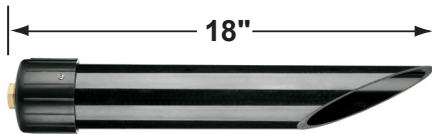

ACCESSORIES SHEET

PRODUCT # : CL-508

•Directional Lights

•Aluminum

Mounting Pedestals

- CX-601-BK 1" PVC Mounting Pedestal, ½" NPT, **Black**
- CX-601-VG 1" PVC Mounting Pedestal, ½" NPT, **Verde Green**
- CX-603-BK 3" PVC Mounting Pedestal, ½" NPT Female Brass Hub on top, **Black**
- CX-603-VG 3" PVC Mounting Pedestal, ½" NPT Female Brass Hub on top, **Verde Green**

CX-603-BK

- CX-604-BK 1" PVC Adjustable Mounting Pedestal, ½" NPT, **Black**
- CX-621-BK 1" PVC Cap, ½" NPT, **Black**
- CX-621-VG 1" PVC Cap, ½" NPT, **Verde Green**
- CX-622-BK 2" PVC Cap, ½" NPT, **Black**
- CX-622-VG 2" PVC Cap, ½" NPT, **Verde Green**
- CX-624-BK 3" PVC Cap, ½" NPT Female Brass Hub, **Black**
- CX-624-VG 3" PVC Cap, ½" NPT Female Brass Hub, **Verde Green**