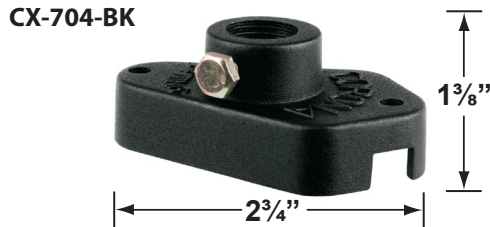

ACCESSORIES SHEET

PRODUCT # : CL-508

•Directional Lights

•Aluminum

Mounting Brackets

CX-700 Aluminum Bracket with 1/2" NPT
Finishes: **BK**- Black, **BZ**- Bronze, **GR**- Green,
GT- Granite, **RT**- Rust, **VG**- Verde Green,
WH- White

CX-704 Aluminum Oval Bracket with 1/2" NPT Female Hub
Finishes: **BK**- Black, **BZ**- Bronze, **GR**- Green,
GT- Granite, **RT**- Rust, **VG**- Verde Green,
WH- White