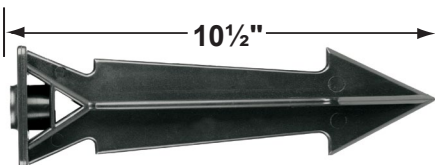

CX-703-BK

CX-722-BK

Ground Spikes

- CX-642-BK 8.5" ABS Spike, 1/2" NPT, **Black**
- CX-642-BZ 8.5" ABS Spike, 1/2" NPT, **Bronze**
- CX-643-BZ 8.5" ABS Spike, 1/2" NPT, **Bronze**

CX-647-BK

- CX-646-BK 8" ABS Spike, 1/2" NPT, **Black**
- CX-646-BR 8" ABS Spike, 1/2" NPT, **Natural Brass**
- CX-646-SS 8" ABS Spike, 1/2" NPT, **Stainless Steel**
- CX-647-BK 10.5" Heavy Duty ABS Spike, 1/2" NPT, **Black**