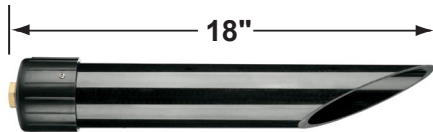

ACCESSORIES SHEET

PRODUCT # : CL-507

• Directional Lights

• Aluminum

Mounting Pedestals

- CX-601-BK 1" PVC Mounting Pedestal, 1/2" NPT, **Black**
- CX-601-VG 1" PVC Mounting Pedestal, 1/2" NPT, **Verde Green**
- CX-603-BK 3" PVC Mounting Pedestal, 1/2" NPT Female Brass Hub on top, **Black**
- CX-603-VG 3" PVC Mounting Pedestal, 1/2" NPT Female Brass Hub on top, **Verde Green**

CX-603-BK

- CX-604-BK 1" PVC Adjustable Mounting Pedestal, 1/2" NPT, **Black**
- CX-621-BK 1" PVC Cap, 1/2" NPT, **Black**
- CX-621-VG 1" PVC Cap, 1/2" NPT, **Verde Green**
- CX-622-BK 2" PVC Cap, 1/2" NPT, **Black**
- CX-622-VG 2" PVC Cap, 1/2" NPT, **Verde Green**
- CX-624-BK 3" PVC Cap, 1/2" NPT Female Brass Hub, **Black**
- CX-624-VG 3" PVC Cap, 1/2" NPT Female Brass Hub, **Verde Green**