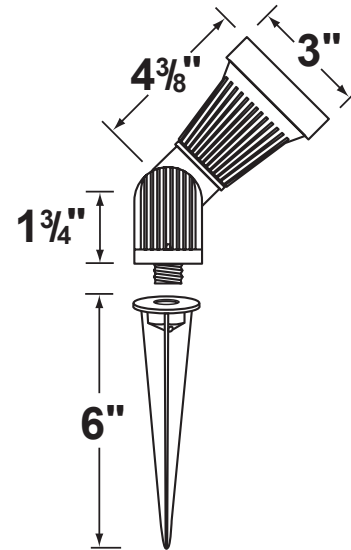

AVAILABLE LED LAMPS (Corona LED lamps have a five (5) year limited warranty against manufacturer's defects)

LAMP NUMBER	WATTS	BEAM		COLOR & TEMP.	RATED HOURS	HALOGEN EQUIVALENT
		SPREAD	LUMEN			
L-ED16-3W-SP	3.5	15° Spot	270	2700K	50,000	25 Watt
L-ED16-3W-FL	3.5	45° Flood	270	2700K	50,000	25 Watt
L-ED16-3W-WF	3.5	60° Wide Flood	270	2700K	50,000	25 Watt
L-ED16-5W-SP	5	15° Spot	350	2700K	50,000	40 Watt
L-ED16-5W-FL	5	45° Flood	350	2700K	50,000	40 Watt
L-ED16-5W-WF	5	60° Wide Flood	350	2700K	50,000	40 Watt
L-ED16-COB5W-SP	5	15° Spot	450	2700K	50,000	50 Watt
L-ED16-COB5W-FL	5	38° Flood	450	2700K	50,000	50 Watt
L-ED16-COB5W-WF	5	60° Wide Flood	450	2700K	50,000	50 Watt
L-ED16-COB5W-SP3K	5	15° Spot	470	3000K	50,000	50 Watt
L-ED16-COB5W-FL3K	5	38° Flood	470	3000K	50,000	50 Watt
L-ED16-COB5W-WF3K	5	60° Wide Flood	470	3000K	50,000	50 Watt

Single color MR-16 LED available in AMBER, BLUE, GREEN, PURPLE, RED and VIOLET

JOB INFORMATION

TYPE: DATE:

JOB NAME & ADDRESS:

PRODUCT #:

TOTAL QUANTITY:

LAMP TYPE & WATTAGE:

TRANSFORMER:

CONTRACTOR:

SPECIFIER:

• When ordering LED lamp with a fixture your part number should follow the format below:

• CL - product # - color - lamp - wattage - lamp angle

CL - 502 - VG - L-ED16 - 5W - FL

Example: CL-502-VG-L-ED16-5W-FL

• Corona Lighting reserves the right to make any change and/or improvement to the design and construction of this fixture without further notification.