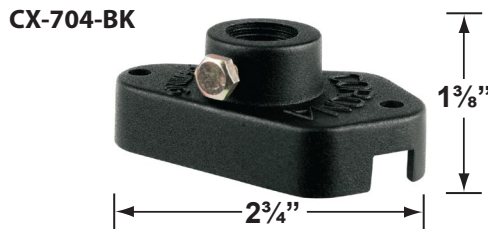

ACCESSORIES SHEET

PRODUCT # : CL-502

•Directional Lights

•Aluminum

Mounting Brackets

CX-700 Aluminum Bracket with 1/2" NPT
Finishes: **BK**- Black, **BZ**- Bronze, **GR**- Green,
GT- Granite, **RT**- Rust, **VG**- Verde Green,
WH- White

CX-704 Aluminum Oval Bracket with 1/2" NPT Female Hub
Finishes: **BK**- Black, **BZ**- Bronze, **GR**- Green,
GT- Granite, **RT**- Rust, **VG**- Verde Green,
WH- White