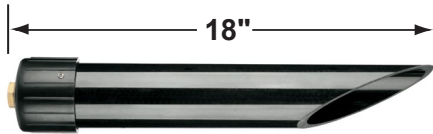

ACCESSORIES SHEET

PRODUCT # : CL-502

•Directional Lights

•Aluminum

Mounting Pedestals

- CX-601-BK 1" PVC Mounting Pedestal, ½" NPT, **Black**
- CX-601-VG 1" PVC Mounting Pedestal, ½" NPT, **Verde Green**
- CX-603-BK 3" PVC Mounting Pedestal, ½" NPT Female Brass Hub on top, **Black**
- CX-603-VG 3" PVC Mounting Pedestal, ½" NPT Female Brass Hub on top, **Verde Green**

CX-603-BK

- CX-604-BK 1" PVC Adjustable Mounting Pedestal, ½" NPT, **Black**
- CX-621-BK 1" PVC Cap, ½" NPT, **Black**
- CX-621-VG 1" PVC Cap, ½" NPT, **Verde Green**
- CX-622-BK 2" PVC Cap, ½" NPT, **Black**
- CX-622-VG 2" PVC Cap, ½" NPT, **Verde Green**
- CX-624-BK 3" PVC Cap, ½" NPT Female Brass Hub, **Black**
- CX-624-VG 3" PVC Cap, ½" NPT Female Brass Hub, **Verde Green**