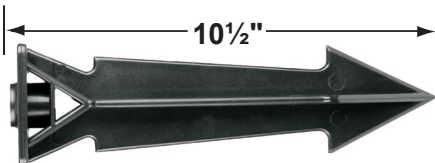

CX-703-BK

CX-722-BK

Ground Spikes

- CX-642-BK 8.5" ABS Spike, 1/2" NPT, **Black**
- CX-642-BZ 8.5" ABS Spike, 1/2" NPT, **Bronze**
- CX-643-BZ 8.5" ABS Spike, 1/2" NPT, **Bronze**

CX-647-BK

- CX-646-BK 8" ABS Spike, 1/2" NPT, **Black**
- CX-646-BR 8" ABS Spike, 1/2" NPT, **Natural Brass**
- CX-646-SS 8" ABS Spike, 1/2" NPT, **Stainless Steel**
- CX-647-BK 10.5" Heavy Duty ABS Spike, 1/2" NPT, **Black**