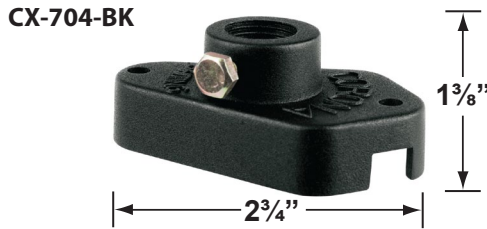

SPECIFICATION SHEET

PRODUCT # : CL-500

• Directional Lights

• Aluminum

Fixture Specifications:

Housing: Die-Cast Aluminum.

Finish: Polyester UV powder coated, available in: **GR- Green, RT- Rust, VG- Verde Green**

CX-671-BK 6"

CX-672-BK 12"

CX-673-BK 18"

ACCESSORIES SHEET

PRODUCT # : CL-500

Mounting Brackets

- CX-700 Aluminum Bracket with 1/2" NPT
Finishes: **BK**- Black, **BZ**- Bronze, **GR**- Green,
GT- Granite, **RT**- Rust, **VG**- Verde Green,
WH- White
- CX-704 Aluminum Oval Bracket with 1/2" NPT Female Hub
Finishes: **BK**- Black, **BZ**- Bronze, **GR**- Green,
GT- Granite, **RT**- Rust, **VG**- Verde Green,
WH- White