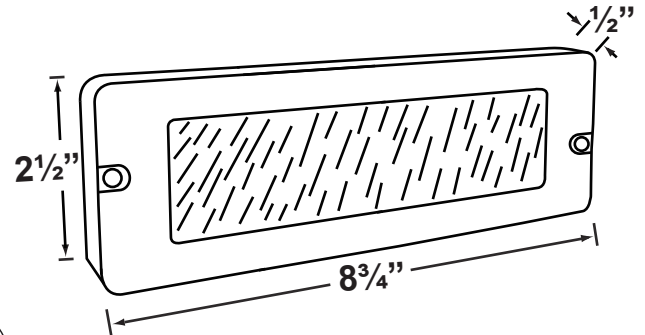

**Lighting Source:** Removable 5W LED module, 450 lumens, 3000K, 35W halogen equivalent. Rated hours: 30,000

**Wiring:** Fixture is prewired with a 25ft 18-2 SPT2-W direct burial cord. Wire connector sold separately. Silicone filled wire nut (**CX-854**) is available from Corona Lighting.

**Mounting:** Surface mounted on walls or steps. Best used on concrete, brick, or other masonry surfaces. Two screws and two anchor bolts are provided.

**Electrical Notes:** Removable LED module is dimmable. A remote 12V magnetic transformer is required. Options are available from Corona Lighting. Not for use with electronic transformers. Voltage range for LED module is: 8 -15Volt AC  
Ambient temperature: -40°F to 124°F. CRI: Ra > 80  
Proper grease/lubricant is suggested on threaded parts during installation process. Increasing voltage above 12 volts AC may decrease life of LED cores.

**Dimensions:** 8<sup>3</sup>/<sub>4</sub>" (Width) x 2<sup>1</sup>/<sub>2</sub>" (Height) x 1/2" (Depth)

**Warranty:** Limited lifetime warranty on fixture housing and faceplate against manufacturer's defects. Ten (10) year warranty on removable LED module.