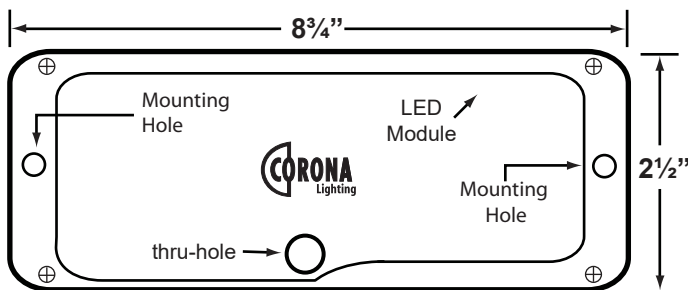

**Lighting Source:** Removable 5W LED module, 450 lumens, 3000K, 35W halogen equivalent. Rated hours: 30,000

**Wiring:** Fixture is prewired with a 25ft 18-2 SPT2-W direct burial cord. Wire connector sold separately. Silicone filled wire nut (**CX-854**) is available from Corona Lighting.

**Mounting:** Surface mounted on walls or steps. Best used on concrete, brick, or other masonry surfaces. Two screws and two anchor bolts are provided.

**Electrical Notes:** Removable LED module is dimmable. A remote 12V magnetic transformer is required. Options are available from Corona Lighting. Not for use with electronic transformers. Voltage range for LED module is: 8 -15Volt AC  
Ambient temperature: -40°F to 124°F. CRI: Ra > 80  
Proper grease/lubricant is suggested on threaded parts during installation process. Increasing voltage above 12 volts AC may decrease life of LED cores.

**Dimensions:** 8<sup>3</sup>/<sub>4</sub>" (Width) x 2<sup>1</sup>/<sub>2</sub>" (Height) x 1/2" (Depth)

**Warranty:** Limited lifetime warranty on fixture housing and faceplate against manufacturer's defects. Ten (10) year warranty on removable LED module.

### Template of backplate

**NO BACKBOX REQUIRED**

**NOTE:** This is the back of the Fixture. Looking from the front of the fixture the positions of through-hole and other details are reversed.