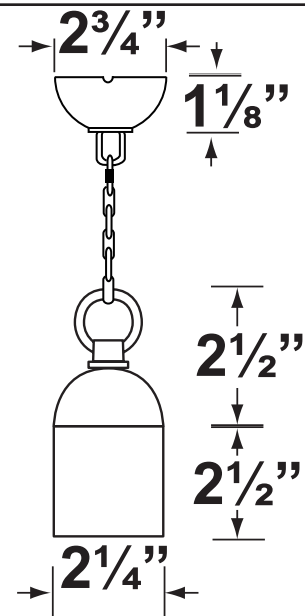

AVAILABLE LED LAMPS (Corona LED lamps have a five (5) year limited warranty against manufacturer's defects)

LAMP NUMBER	WATTS	BEAM		COLOR & TEMP.	RATED HOURS	HALOGEN EQUIVALENT
		SPREAD	LUMEN			
L-ED16-3W-SP	3.5	15° Spot	270	2700K	50,000	25 Watt
L-ED16-3W-FL	3.5	45° Flood	270	2700K	50,000	25 Watt
L-ED16-3W-WF	3.5	60° Wide Flood	270	2700K	50,000	25 Watt
L-ED16-5W-SP	5	15° Spot	350	2700K	50,000	40 Watt
L-ED16-5W-FL	5	45° Flood	350	2700K	50,000	40 Watt
L-ED16-5W-WF	5	60° Wide Flood	350	2700K	50,000	40 Watt
L-ED16-COB5W-SP	5	15° Spot	450	2700K	50,000	50 Watt
L-ED16-COB5W-FL	5	38° Flood	450	2700K	50,000	50 Watt
L-ED16-COB5W-WF	5	60° Wide Flood	450	2700K	50,000	50 Watt
L-ED16-COB5W-SP3K	5	15° Spot	470	3000K	50,000	50 Watt
L-ED16-COB5W-FL3K	5	38° Flood	470	3000K	50,000	50 Watt
L-ED16-COB5W-WF3K	5	60° Wide Flood	470	3000K	50,000	50 Watt

For more additional Lamps, and accessories visit Coronalighting.com

JOB INFORMATION

TYPE: _____ DATE: _____

JOB NAME & ADDRESS: _____

PRODUCT #: _____

TOTAL QUANTITY: _____

LAMP TYPE & WATTAGE: _____

TRANSFORMER: _____

CONTRACTOR: _____

SPECIFIER: _____

• When ordering LED lamp with a fixture your part number should follow the format below:

• **CL** - **product #** - **lamp** - **wattage** - **lamp angle**

CL - 392-AB - L-ED16 - 5W - FL

Example: CL-392-AB-L-ED16-5W-FL

• Corona Lighting reserves the right to make any change and/or improvement to the design and construction of this fixture without further notification.