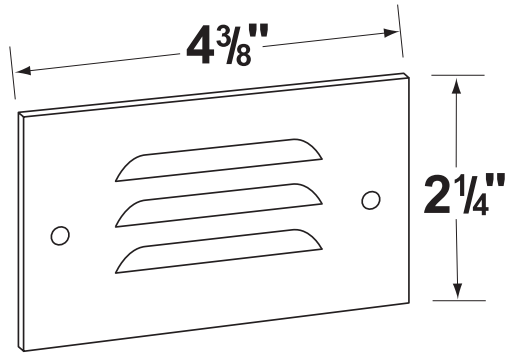

PRODUCT # : CL-361B-GM

• Step Light

• Steel & Brass

Faceplates

CX-873B-GM Brass, 3 louver faceplate with white acrylic lens.

Stamped Brass in **GM**-Gun Metal. GM finish will vary due to artistic process.
Also available in Aluminum: **BK**-Black, **BZ**-Bronze, **RT**- Rust or **WH**-White
Stamped Metal: **AB**- Antique Bronze, **OC**-Old Copper, **RC**- Raw Copper, or **SI**- Silver