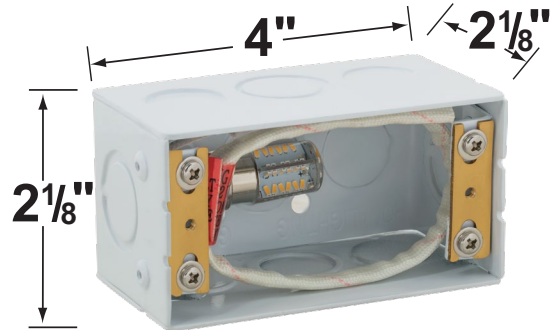

Mount Box

CX-731 Steel Mount Box, **No Lamp**

Lamp not included. Shown for demonstration.