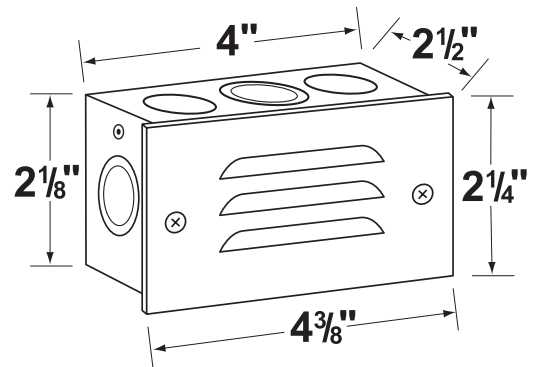

SPECIFICATION SHEET

PRODUCT # : CL-361B-GM

• Step Light

• Steel & Brass

Fixture Specifications:

Housing: White powder coated steel mount box with S.C. Bayonet Socket

Faceplate: Stamped Brass in **GM**-Gun Metal. GM finish will vary due to artistic process.
Also available in Aluminum: **BK**-Black, **BZ**-Bronze, **RT**- Rust or **WH**-White
Stamped Metal: **AB**- Antique Bronze, **OC**-Old Copper, **RC**- Raw Copper, or **SI**- Silver

Lens: High impact white polycarbonate lens
Lens is secured and sealed to faceplate.

Socket: Top grade, fixed S.C. Bayonet socket.

Lamp: 12V, S.C. Bayonet, 18W max.
Available in LED (2W & 2.5W) or without lamp.
See the Lamp Guide below for more information.

Gasket: Silicone gasket providing water-tight protection.

Wiring: Fixture comes prewired with a 12 inch direct burial cord. Wire connector sold separately. Silicone filled wire nut (**CX-854**) are available from Corona Lighting.

Mounting: Recessed box to mount into concrete, brick or masonry. Outdoor use only.

Electrical Notes: A remote 12V transformer is required. Options are available from Corona Lighting.
Voltage range for LED lamps are 8V-21V.

Warranty: **AB, GM, OC, SI, and RC**- Limited lifetime warranty on fixture housing and faceplate against manufacturer's defects.
BK, BZ, RT and WH- Five year warranty on fixture housing and faceplate against manufacturer's defects.

AVAILABLE LED LAMPS (Corona LED lamps have a five (5) year limited warranty against manufacturer's defects)

LAMP NUMBER	WATTS	BEAM		COLOR & TEMP.	RATED HOURS	HALOGEN EQUIVALENT
		SPREAD	LUMEN			
L-EDBA-2W	2	360°	200	2700K	25,000	20 Watt
L-EDBA-2.5W	2.5	180°	240	2700K	25,000	35 Watt
L-EDBA-2W-3K	2	360°	210	3000K	25,000	20 Watt
L-EDBA-2.5W-3K	2.5	180°	250	3000K	25,000	35 Watt
L-EDBA-AM*	2	360°	170	2000K	25,000	20 Watt

*AM- Amber color

For more additional Lamps, and accessories visit Coronalighting.com

JOB INFORMATION

TYPE: DATE:

JOB NAME & ADDRESS:

PRODUCT #:

TOTAL QUANTITY:

LAMP TYPE & WATTAGE:

TRANSFORMER:

CONTRACTOR:

SPECIFIER:

• If you are ordering LED lamps you should follow the format below:

• CL - **product #** - **color** - **lamp** - **wattage**
CL - **361B** - **GM** - **L-EDBA** - **2W-3K**

Example: CL-361B-GM-L-EDBA-2W-3K

• Corona Lighting reserves the right to make any change and/or improvement to the design and construction of this fixture without further notification.