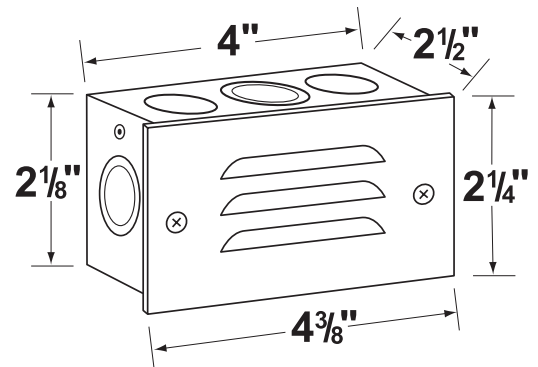

AVAILABLE LED LAMPS (Corona LED lamps have a five (5) year limited warranty against manufacturer's defects)

LAMP NUMBER	WATTS	BEAM		COLOR & TEMP.	RATED HOURS	HALOGEN EQUIVALENT
		SPREAD	LUMEN			
L-EDBA-2W	2	360°	200	2700K	25,000	20 Watt
L-EDBA-2.5W	2.5	180°	240	2700K	25,000	35 Watt
L-EDBA-2W-3K	2	360°	210	3000K	25,000	20 Watt
L-EDBA-2.5W-3K	2.5	180°	250	3000K	25,000	35 Watt
L-EDBA-AM*	2	360°	170	2000K	25,000	20 Watt

*AM- Amber color

For more additional Lamps, and accessories visit Coronalighting.com

JOB INFORMATION

TYPE: DATE:

JOB NAME & ADDRESS:

PRODUCT #:

TOTAL QUANTITY:

LAMP TYPE & WATTAGE:

TRANSFORMER:

CONTRACTOR:

SPECIFIER:

• If you are ordering LED lamps you should follow the format below:

• CL - **product #** - **color** - **lamp** - **wattage**
CL - 361 - RT - L-EDBA - 2W-3K

Example: CL-361-RT-L-EDBA-2W-3K

• Corona Lighting reserves the right to make any change and/or improvement to the design and construction of this fixture without further notification.