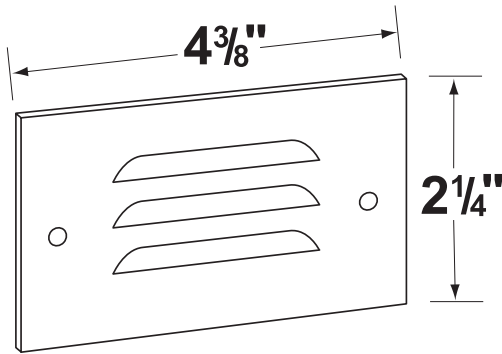

ACCESSORIES SHEET

PRODUCT # : CL-361

• Step Light

• Steel & Plated

Faceplates

CX-873 Aluminum, 3 louver faceplate with white acrylic lens.

Stamped aluminum, polyester UV coated lensed faceplate.
Available in **BK**-Black, **BZ**- Bronze, **RT**- Rust & **WH**- White.
Stamped Metal: **AB**- Antique Bronze, **GM**- Gun Metal,
OC- Old Copper, **SI**- Silver, & **RC**- Raw Copper also available.