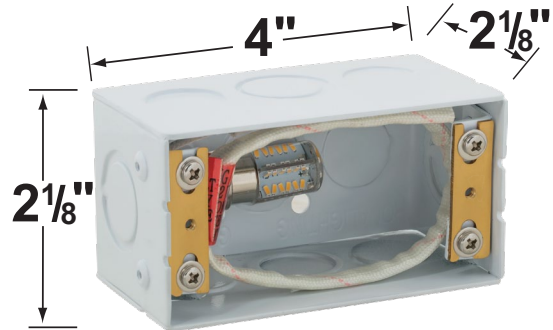

Gasket: Silicone gasket providing water-tight protection.

Wiring: Fixture comes prewired with a 12 inch direct burial cord. Wire connector sold separately.
Silicone filled wire nut (**CX-854**) are available from Corona Lighting.

Mounting: Recessed box to mount into concrete, brick or masonry. Outdoor use only.

Electrical Notes: A remote 12V transformer is required. Options are available from Corona Lighting.
Voltage range for LED lamps are 8V-21V.

Mount Box

CX-731 Steel Mount Box, No Lamp

Lamp not included. Shown for demonstration.

Cable Connector

CX-854 Direct Burial Silicone Filled Wire Nut, Tan