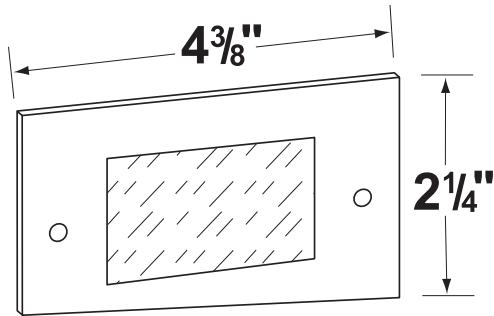

ACCESSORIES SHEET

PRODUCT # : CL-360B-GM

• Step Light

• Steel & Brass

Faceplates

CX-872B-GM Brass, Lensed faceplate with white acrylic lens.

Finish: **GM**-Gun Metal. Also available in:
Aluminum: **BK**-Black, **BZ**-Bronze, **RT**- Rust or **WH**-White
Metal: **AB**- Antique Bronze, **OC**-old Copper, **RC**- Raw Copper,
SI- Silver