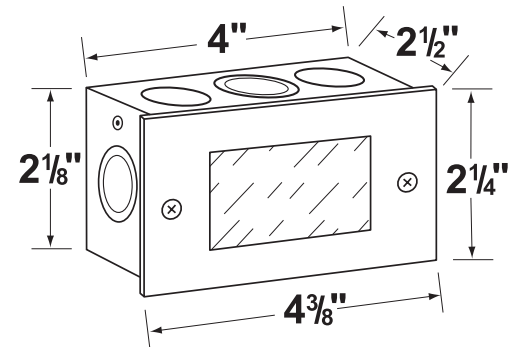

SPECIFICATION SHEET

PRODUCT # : CL-360B-GM

• Step Light

• Steel & Brass

Fixture Specifications:

Housing: White powder coated steel mount box with S.C. bayonet socket.

Faceplate: Stamped brass available in **GM**-Gun Metal. GM finish will vary due to artistic process. Also available in aluminum: **BK**-Black, **BZ**-Bronze, **RT**- Rust or **WH**-White Stamped Metal: **AB**- Antique Bronze, **OC**-old Copper, **RC**- Raw Copper, **SI**- Silver

Lens: High impact white polycarbonate

Socket: Top grade fixed SC bayonet socket

Lamp: 12V, S.C. Bayonet, 18W max. Available in LED (2W & 2.5W) or without lamp. See the Lamp Guide below for more information.

Gasket: Silicone gasket providing water-tight protection.

Wiring: Fixture comes prewired with a 12 inch direct burialcord. Wire connector sold seperately. Silicone filled wire nut (**CX-854**) are available from Corona Lighting.

Mounting: Recessed box to mount into concrete, brick or Masonry. Outdoor use only.

Electrical Notes: A remote 12V transformer is required. Options are available from Corona Lighting. Voltage range for LED lamps are 8V-21V.

Warranty: **AB, GM, OC, SI,** and **RC**- Limited lifetime warranty on fixture housing and faceplate against manufacturer's defects. **BK, BZ, RT** and **WH**- Five year warranty on fixture housing and faceplate against manufacturer's defects.

AVAILABLE LED LAMPS (Corona LED lamps have a five (5) year limited warranty against manufacturer's defects)

LAMP NUMBER	WATTS	BEAM		COLOR & TEMP.	RATED HOURS	HALOGEN EQUIVALENT
		SPREAD	LUMEN			
L-EDBA-2W	2	360°	200	2700K	25,000	20 Watt
L-EDBA-2.5W	2.5	180°	240	2700K	25,000	35 Watt
L-EDBA-2W-3K	2	360°	210	3000K	25,000	20 Watt
L-EDBA-2.5W-3K	2.5	180°	250	3000K	25,000	35 Watt
L-EDBA-AM*	2	360°	170	2000K	25,000	20 Watt

*AM- Amber color

For more additional Lamps, and accessories visit Coronalighting.com

JOB INFORMATION

TYPE: DATE:

JOB NAME & ADDRESS:

PRODUCT #:

TOTAL QUANTITY:

LAMP TYPE & WATTAGE:

TRANSFORMER:

CONTRACTOR:

SPECIFIER:

• If you are ordering LED lamps you should follow the format below:

• CL - **product #** - **color** - **lamp** - **wattage**
CL - 360 - GM - L-EDBA - 2W-3K

Example: CL-360-GM-L-EDBA-2W-3K

• Corona Lighting reserves the right to make any change and/or improvement to the design and construction of this fixture without further notification.