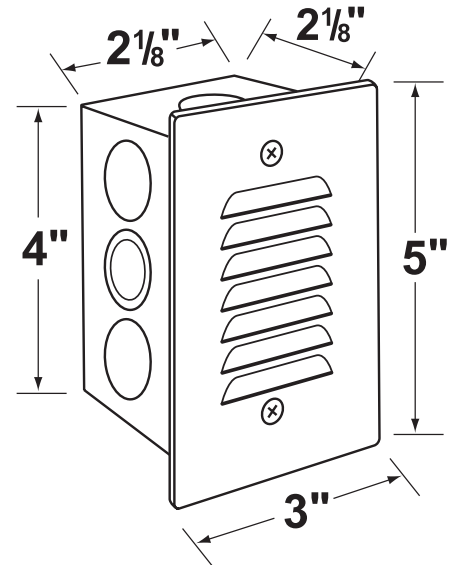

AVAILABLE LED LAMPS (Corona LED lamps have a five (5) year limited warranty against manufacturer's defects)

LAMP NUMBER	WATTS	BEAM		COLOR & TEMP.	RATED HOURS	HALOGEN EQUIVALENT
		SPREAD	LUMEN			
L-EDBA-2W	2	360°	200	2700K	25,000	20 Watt
L-EDBA-2.5W	2.5	180°	240	2700K	25,000	35 Watt
L-EDBA-2W-3K	2	360°	210	3000K	25,000	20 Watt
L-EDBA-2.5W-3K	2.5	180°	250	3000K	25,000	35 Watt
L-EDBA-AM*	2	360°	170	2000K	25,000	20 Watt

*AM- Amber color

For more additional Lamps, and accessories visit Coronalighting.com

JOB INFORMATION

TYPE: DATE:

JOB NAME & ADDRESS:

PRODUCT #:

TOTAL QUANTITY:

LAMP TYPE & WATTAGE:

TRANSFORMER:

CONTRACTOR:

SPECIFIER:

• If you are ordering LED lamps you should follow the format below:

• CL - **product #** - **color** - **lamp** - **wattage**
CL - 356 - PB - L-EDBA - 2W-3K

Example: CL-356-PB-L-EDBA-2W-3K

• Corona Lighting reserves the right to make any change and/or improvement to the design and construction of this fixture without further notification.