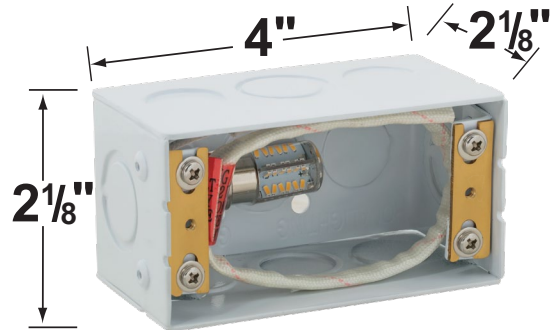

Mount Box

CX-731 Steel Mount Box, No Lamp

Lamp not included. Shown for demonstration.