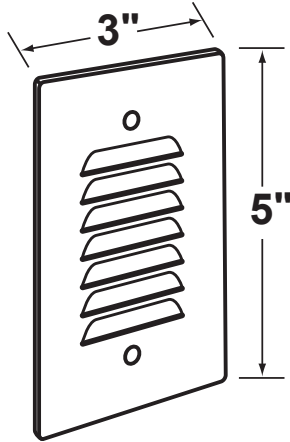

ACCESSORIES SHEET

PRODUCT # : CL-356

• Step Light

• Steel & Plated

Faceplates

CX-868 Steel Louver Face Plate with Clear Glass Lens

Finishes: **BK**- Black, **BZ**- Bronze, **WH**- White, **CU**- Copper Plated, **PB**- Polished Brass, or **SI**- Silver Plated