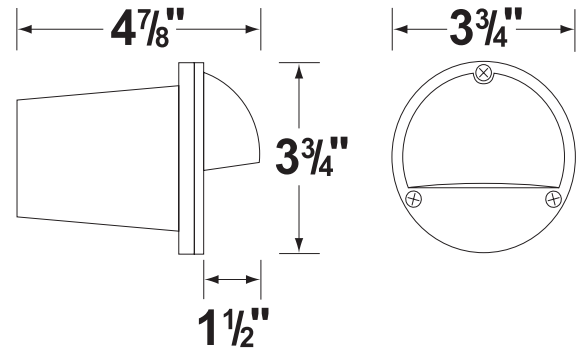

AVAILABLE LED LAMPS (Corona LED lamps have a five (5) year limited warranty against manufacturer's defects)

LAMP NUMBER	WATTS	BEAM		COLOR & TEMP.	RATED HOURS	HALOGEN EQUIVALENT
		SPREAD	LUMEN			
L-EDT5-1.5W	1.5	180°	120	2700K	12,000	10 Watt

JOB INFORMATION

TYPE: _____ DATE: _____
JOB NAME & ADDRESS: _____
PRODUCT #: _____
TOTAL QUANTITY: _____
LAMP TYPE & WATTAGE: _____
TRANSFORMER: _____
CONTRACTOR: _____
SPECIFIER: _____

AVAILABLE INCADESCENT LAMPS

LAMP NUMBER	WATTS	BEAM		COLOR & TEMP.	RATED HOURS
		SPREAD	LUMEN		
L-WDG-904	6		50	2700K	5,000
L-WDG-906	8		75	2700K	1,000
L-WDG-912	12		150	2700K	1,000
L-WDG-921	18		265	2700K	1,000

• When ordering a halogen or xenon lamp add lamp number to the product number. If you are ordering LED lamps you should follow the format below:

• CL - product # - lamp - wattage
CL - 355-WH - L-EDT5 - 1.5W

Example: CL-355-WH-L-EDT5-1.5W

• Corona Lighting reserves the right to make any change and/or improvement to the design and construction of this fixture without further notification.