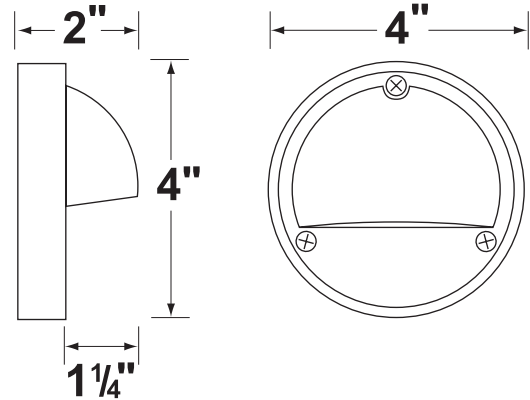

LED
1.5W(BZ)
2W & 2.5W(BK/WH)

AVAILABLE LED LAMPS (Corona LED lamps have a five (5) year limited warranty against manufacturer's defects)

FOR BZ

LAMP NUMBER	WATTS	BEAM		COLOR & TEMP.	RATED HOURS	HALOGEN EQUIVALENT
		SPREAD	LUMEN			
L-EDT5-1.5W	1.5	180°	120	2700K	12,000	10 Watt

FOR BK & WH

LAMP NUMBER	WATTS	SPREAD	LUMEN	COLOR & TEMP.	RATED HOURS	HALOGEN EQUIVALENT							
							L-EDT3-2W	2	360°	200	2700K	25,000	20 Watt
L-EDT3-2.5W	2.5	180°	240	2700K	25,000	35 Watt							
L-EDT3-2W-3K	2	360°	210	3000K	25,000	20 Watt							
L-EDT3-2.5W-3K	2.5	180°	250	3000K	25,000	35 Watt							
L-EDT3-AM*	2	360°	170	2000K	25,000	20 Watt							

*AM- Amber color

For more additional Lamps, and accessories visit Coronalighting.com

JOB INFORMATION

TYPE: DATE:

JOB NAME & ADDRESS:

PRODUCT #:

TOTAL QUANTITY:

LAMP TYPE & WATTAGE:

TRANSFORMER:

CONTRACTOR:

SPECIFIER:

• If you are ordering LED lamps you should follow the format below:

• CL - **product #** - **color** - **lamp** - **wattage**
CL - 353 - BK - L-EDT5 - 1.5W

Example: CL-353-BK-L-EDT5-1.5W

• Corona Lighting reserves the right to make any change and/or improvement to the design and construction of this fixture without further notification.