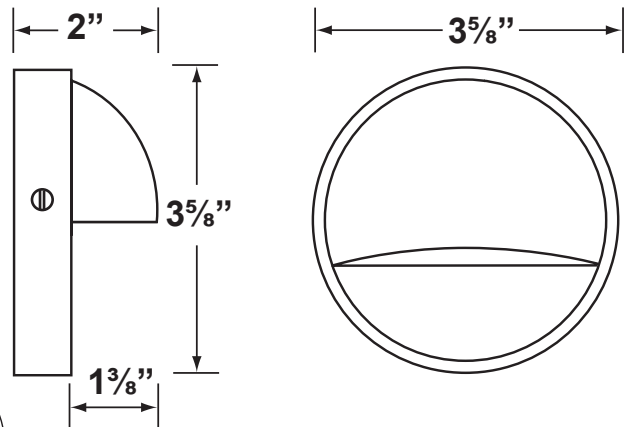

SPECIFICATION SHEET

PRODUCT # : CL-353-SS-316

• Step Lights

• Stainless Steel

Fixture Specifications:

Housing: Solid 316 marine grade stainless steel.
Finish: SS- Stainless Steel
Lens: Frosted, tempered and heat resistant glass lens.
Socket: Top grade fixed bi-pin socket
Lamp: 12V T3, 20W max.
Available in LED (2W & 2.5W) or without lamp.
See the Lamp Guide below for more information.
Wiring: Fixture is prewired with a 3ft direct burial cord. Wire connector sold separately. Silicone filled wire nut (CX-854) are available from Corona Lighting.

Gasket: Silicone "O" ring sealing the lens to fixture housing, providing 'water tight' protection.
Mounting: Surface mounted, mounting plate is included. Outdoor use only.
Electrical Notes: A remote 12V transformer is required. Options are available from Corona Lighting. Voltage range for LED lamps are 8V-21V.
Warranty: Limited lifetime warranty, providing protection against manufacturer's defects.