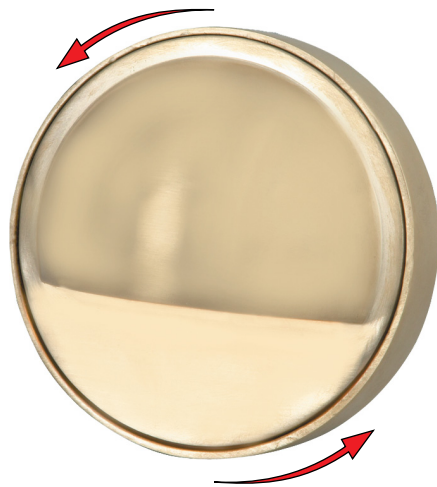

SPECIFICATION SHEET

PRODUCT # : CL-343B-BR

• Step Lights

• Cast Brass

Fixture Specifications:

Housing: Corrosion Resistant Cast Brass.
Faceplate: Diecast solid brass, fitted to housing with silicone "O" ring gasket.
Finish: **BR- Natural Brass.** Natural toning process.
Lens: Frosted and heat resistant flat glass.
Socket: Top grade fixed T5 wedge socket.
Lamp: 12V, T5 wedge, 18W max. L-WDG-921 (18w) standard. 1.5W LED lamp is available. T5 Incandescent lamps may also be ordered. See below for more information.
Mounting: Surface mounted, includes mounting plate.

Wiring: Fixture is prewired with a 18-2 SPT1-W direct burial cord. Wire connector available separately. Universal connector (**CX-839**) or gel filled wire nut (**CX-854**) may be ordered to Corona Lighting.
Gasket: Silicone "O" ring seals face plate to housing providing weather tight protection
Electrical Notes: A remote 12V transformer required, may be ordered to Corona Lighting separately. Operating voltage range for incadescent lamps is 11-12.5V, for LED lamps the range is 8-21V.
Warranty: Limited lifetime warranty on fixture against manufacturer's defects.

Twist To Lock Function
Tool Free relamping.

AVAILABLE LED LAMPS (Corona LED lamps have a five (5) year limited warranty against manufacturer's defects)

LAMP NUMBER	WATTS	BEAM		COLOR & TEMP.	RATED HOURS	HALOGEN EQUIVALENT
		SPREAD	LUMEN			
L-EDT5-1.5W	1.5	180°	120	2700K	12,000	10 Watt

SPECIFIER:

AVAILABLE INCANDESCENT LAMPS

LAMP NUMBER	WATTS	BEAM		COLOR & TEMP.	RATED HOURS
		SPREAD	LUMEN		
L-WDG-904	6		50	2700K	5,000
L-WDG-906	8		75	2700K	1,000
L-WDG-912	12		150	2700K	1,000
L-WDG-921	18		265	2700K	1,000