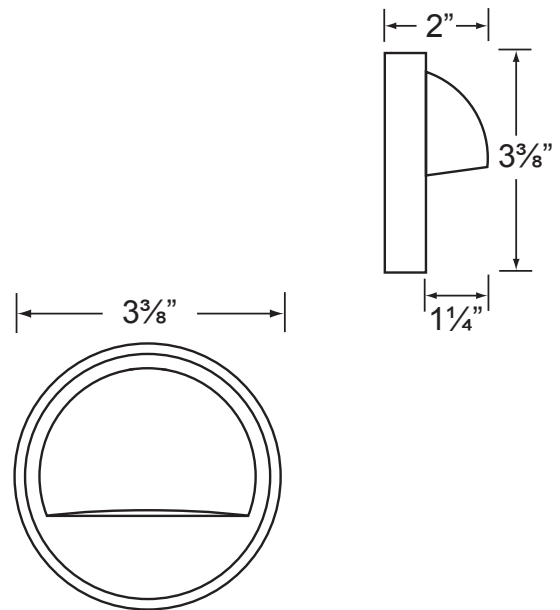

SPECIFICATION SHEET

PRODUCT # : CL-343B-BR

• Step Lights

• Cast Brass

Fixture Specifications:

Housing: Corrosion Resistant Cast Brass.
Faceplate: Diecast solid brass, fitted to housing with silicone "O" ring gasket.
Finish: **BR- Natural Brass.** Natural toning process.
Lens: Frosted and heat resistant flat glass.
Socket: Top grade fixed T5 wedge socket.
Lamp: 12V, T5 wedge, 18W max. L-WDG-921 (18w) standard. 1.5W LED lamp is available. T5 Incandescent lamps may also be ordered. See below for more information.
Mounting: Surface mounted, includes mounting plate.

Wiring: Fixture is prewired with a 18-2 SPT1-W direct burial cord. Wire connector available separately. Universal connector (**CX-839**) or gel filled wire nut (**CX-854**) may be ordered to Corona Lighting.
Gasket: Silicone "O" ring seals face plate to housing providing weather tight protection
Electrical Notes: A remote 12V transformer required, may be ordered to Corona Lighting separately. Operating voltage range for incadescent lamps is 11-12.5V, for LED lamps the range is 8-21V.
Warranty: Limited lifetime warranty on fixture against manufacturer's defects.

Twist To Lock Function
Tool Free relamping.

AVAILABLE LED LAMPS (Corona LED lamps have a five (5) year limited warranty against manufacturer's defects)

LAMP NUMBER	WATTS	BEAM		COLOR & TEMP.	RATED HOURS	HALOGEN EQUIVALENT
		SPREAD	LUMEN			
L-EDT5-1.5W	1.5	180°	120	2700K	12,000	10 Watt