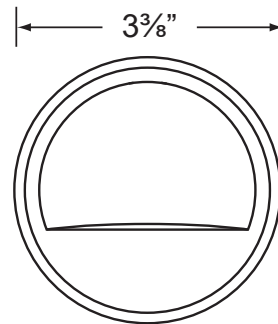

AVAILABLE LED LAMPS (Corona LED lamps have a five (5) year limited warranty against manufacturer's defects)

LAMP NUMBER	WATTS	BEAM		COLOR & TEMP.	RATED HOURS	HALOGEN EQUIVALENT
		SPREAD	LUMEN			
L-EDT3-2W	2	360°	200	2700K	25,000	20 Watt
L-EDT3-2.5W	2.5	180°	240	2700K	25,000	35 Watt
L-EDT3-2W-3K	2	360°	210	3000K	25,000	20 Watt
L-EDT3-2.5W-3K	2.5	180°	250	3000K	25,000	35 Watt
L-EDT3-AM*	2	360°	170	2000K	25,000	20 Watt

* AM- Amber color
For more additional Lamps, and accessories visit Coronalighting.com

JOB INFORMATION

TYPE: _____ DATE: _____

JOB NAME & ADDRESS: _____

PRODUCT #: _____

TOTAL QUANTITY: _____

LAMP TYPE & WATTAGE: _____

TRANSFORMER: _____

CONTRACTOR: _____

SPECIFIER: _____

• If you are ordering LED lamps you should follow the format below:

• **CL** - **product #** - **lamp** - **wattage**

Example: CL-343B-AB-L-EDT3-2W-3K

CL - **343B-AB** - **L-EDT3** - **2W-3K**

• Corona Lighting reserves the right to make any change and/or improvement to the design and construction of this fixture without further notification.