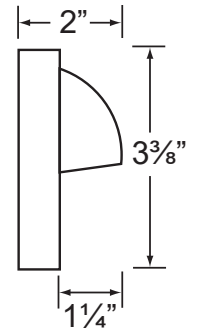

AVAILABLE LED LAMPS (Corona LED lamps have a five (5) year limited warranty against manufacturer's defects)

LAMP NUMBER	WATTS	BEAM		COLOR & TEMP.	RATED HOURS	HALOGEN EQUIVALENT
		SPREAD	LUMEN			
L-EDT3-2W	2	360°	200	2700K	25,000	20 Watt
L-EDT3-2.5W	2.5	180°	240	2700K	25,000	35 Watt
L-EDT3-2W-3K	2	360°	210	3000K	25,000	20 Watt
L-EDT3-2.5W-3K	2.5	180°	250	3000K	25,000	35 Watt
L-EDT3-AM*	2	360°	170	2000K	25,000	20 Watt

* AM- Amber color
For more additional Lamps, and accessories visit Coronalighting.com

JOB INFORMATION

TYPE: _____ DATE: _____

JOB NAME & ADDRESS: _____

PRODUCT #: _____

TOTAL QUANTITY: _____

LAMP TYPE & WATTAGE: _____

TRANSFORMER: _____

CONTRACTOR: _____

SPECIFIER: _____

• If you are ordering LED lamps you should follow the format below:

• **CL** - **product #** - **lamp** - **wattage**

Example: CL-343B-AB-L-EDT3-2W-3K

CL - **343B-AB** - **L-EDT3** - **2W-3K**

• Corona Lighting reserves the right to make any change and/or improvement to the design and construction of this fixture without further notification.