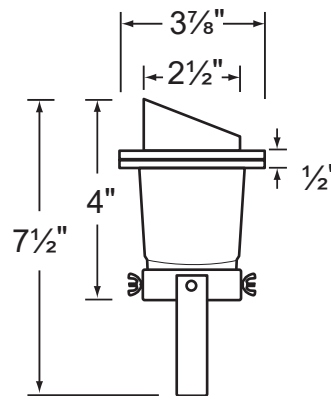

SPECIFICATION SHEET

PRODUCT # : CL-232-SS

• Well Lights

• 316 Marine Grade Stainless Steel

Fixture Specifications:

Housing: Stainless steel adjustable fixture, suspended inside a reversible PVC sleeve with both flat and angle-cut options on either end.

Finish : **SS- Stainless Steel**, Faceplate process. Also available in **AB** finish.

Lens: Clear, tempered and heat resistant convex glass. Extra flat lens included.

Socket: Top grade ceramic bi-pin socket with retention clip.

Lamp: 12V, MR-16, 35W max. Available in LED (3.5W & 5W) or without lamp. See the Lamp Guide below for more information.

Gasket: Silicone "0" ring seals faceplate to housing providing weather tight protection.

Wiring: Fixture is prewired with a 3-ft 18-2 SJT-W direct burial cord. Wire connector sold separately. Silicone filled direct burial wire nut (**CX-854**) is available from Corona Lighting.

Mounting: In-ground direct burial or concrete encasement.

Electrical Notes: A remote 12V transformer is required. Options are available from Corona Lighting. Voltage range for LED lamps are 9V-17V. Some assembly needed. Proper grease/lubricant is suggested on threaded parts during installation.

Warranty: Limited lifetime warranty on stainless steel fixture against manufacturer's defects.

3.5W and 5W

AVAILABLE LED LAMPS (Corona LED lamps have a five (5) year limited warranty against manufacturer's defects)

LAMP NUMBER	WATTS	BEAM		COLOR & TEMP.	RATED HOURS	HALOGEN EQUIVALENT
		SPREAD	LUMEN			
L-ED16-3W-SP	3.5	15° Spot	270	2700K	50,000	25 Watt
L-ED16-3W-FL	3.5	45° Flood	270	2700K	50,000	25 Watt
L-ED16-3W-WF	3.5	60° Wide Flood	270	2700K	50,000	25 Watt
L-ED16-5W-SP	5	15° Spot	350	2700K	50,000	40 Watt
L-ED16-5W-FL	5	45° Flood	350	2700K	50,000	40 Watt
L-ED16-5W-WF	5	60° Wide Flood	350	2700K	50,000	40 Watt
L-ED16-COB5W-SP	5	15° Spot	450	2700K	50,000	50 Watt
L-ED16-COB5W-FL	5	38° Flood	450	2700K	50,000	50 Watt
L-ED16-COB5W-WF	5	60° Wide Flood	450	2700K	50,000	50 Watt
L-ED16-COB5W-SP3K	5	15° Spot	470	3000K	50,000	50 Watt
L-ED16-COB5W-FL3K	5	38° Flood	470	3000K	50,000	50 Watt
L-ED16-COB5W-WF3K	5	60° Wide Flood	470	3000K	50,000	50 Watt

■ Single color MR-16 LED available in AMBER, BLUE, GREEN, PURPLE, RED and VIOLET

JOB INFORMATION

TYPE: _____ DATE: _____

JOB NAME & ADDRESS:

PRODUCT #:

TOTAL QUANTITY:

LAMP TYPE & WATTAGE:

TRANSFORMER:

CONTRACTOR:

SPECIFIER:

• When ordering LED lamp with a fixture your part number should follow the format below:

• CL - product # - lamp - wattage - lamp angle

CL - 232-SS - L-ED16 - 5W - FL

Example: CL-232-SS-L-ED16-5W-FL

• Corona Lighting reserves the right to make any change and/or improvement to the design and construction of this fixture without further notification.