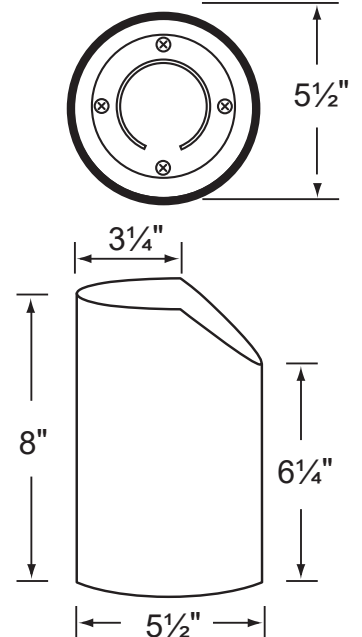

SPECIFICATION SHEET

PRODUCT # : CL-232-SS

• Well Lights

• 316 Marine Grade Stainless Steel

Fixture Specifications:

Housing: Stainless steel adjustable fixture, suspended inside a reversible PVC sleeve with both flat and angle-cut options on either end.

Finish : **SS- Stainless Steel**, Faceplate process. Also available in **AB** finish.

Lens: Clear, tempered and heat resistant convex glass. Extra flat lens included.

Socket: Top grade ceramic bi-pin socket with retention clip.

Lamp: 12V, MR-16, 35W max. Available in LED (3.5W & 5W) or without lamp. See the Lamp Guide below for more information.

Gasket: Silicone "0" ring seals faceplate to housing providing weather tight protection.

Wiring: Fixture is prewired with a 3-ft 18-2 SJT-W direct burial cord. Wire connector sold separately. Silicone filled direct burial wire nut (**CX-854**) is available from Corona Lighting.

Mounting: In-ground direct burial or concrete encasement.

Electrical Notes: A remote 12V transformer is required. Options are available from Corona Lighting. Voltage range for LED lamps are 9V-17V. Some assembly needed. Proper grease/lubricant is suggested on threaded parts during installation.

Warranty: Limited lifetime warranty on stainless steel fixture against manufacturer's defects.

3.5W and 5W

AVAILABLE LED LAMPS (Corona LED lamps have a five (5) year limited warranty against manufacturer's defects)

LAMP NUMBER	WATTS	BEAM		COLOR & TEMP.	RATED HOURS	HALOGEN EQUIVALENT
		SPREAD	LUMEN			
L-ED16-3W-SP	3.5	15° Spot	270	2700K	50,000	25 Watt
L-ED16-3W-FL	3.5	45° Flood	270	2700K	50,000	25 Watt
L-ED16-3W-WF	3.5	60° Wide Flood	270	2700K	50,000	25 Watt
L-ED16-5W-SP	5	15° Spot	350	2700K	50,000	40 Watt
L-ED16-5W-FL	5	45° Flood	350	2700K	50,000	40 Watt
L-ED16-5W-WF	5	60° Wide Flood	350	2700K	50,000	40 Watt
L-ED16-COB5W-SP	5	15° Spot	450	2700K	50,000	50 Watt
L-ED16-COB5W-FL	5	38° Flood	450	2700K	50,000	50 Watt
L-ED16-COB5W-WF	5	60° Wide Flood	450	2700K	50,000	50 Watt
L-ED16-COB5W-SP3K	5	15° Spot	470	3000K	50,000	50 Watt
L-ED16-COB5W-FL3K	5	38° Flood	470	3000K	50,000	50 Watt
L-ED16-COB5W-WF3K	5	60° Wide Flood	470	3000K	50,000	50 Watt

■ Single color MR-16 LED available in AMBER, BLUE, GREEN, PURPLE, RED and VIOLET

JOB INFORMATION

TYPE: _____ DATE: _____

JOB NAME & ADDRESS:

PRODUCT #:

TOTAL QUANTITY:

LAMP TYPE & WATTAGE:

TRANSFORMER:

CONTRACTOR:

SPECIFIER:

• When ordering LED lamp with a fixture your part number should follow the format below:

• CL - product # - lamp - wattage - lamp angle

CL - 232-SS - L-ED16 - 5W - FL

Example: CL-232-SS-L-ED16-5W-FL

• Corona Lighting reserves the right to make any change and/or improvement to the design and construction of this fixture without further notification.