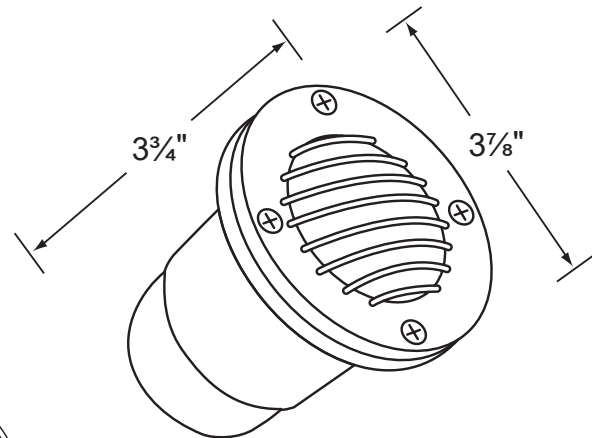

SPECIFICATION SHEET

PRODUCT # : CL-226-AB

• Well Lights

• Cast Brass

Fixture Specifications:

Housing: Cast Brass

Finish : **AB- Antique Bronze**, Faceplate Natural toning process. AB finish will vary due to artistic process. Also available in **SS** finish.

Lens: Clear, tempered and heat resistant convex glass. Extra flat lens included.

Socket: Top grade ceramic bi-pin socket with retention clip.

Lamp: 12V, MR-16, 50W max. Available in LED (3.5W & 5W) or without lamp. See the Lamp Guide below for more information.

Gasket: Silicone "O" ring seals faceplate to housing providing weather tight protection.

Wiring: Fixture is prewired with a 3-ft 18-2 SJT-W direct burial cord. Wire connector sold separately. Silicone filled direct burial wire nut (**CX-854**) is available from Corona Lighting.

Mounting: In-ground direct burial or concrete encasement.

Electrical Notes: A remote 12V transformer is required. Options are available from Corona Lighting. Voltage range for LED lamps are 9V-17V. Proper grease/lubricant is suggested on threaded parts during installation process.

Warranty: Limited lifetime warranty on brass fixture against manufacturer's defects.

3.5W and 5W

AVAILABLE LED LAMPS (Corona LED lamps have a five (5) year limited warranty against manufacturer's defects)

LAMP NUMBER	WATTS	BEAM		COLOR & TEMP.	RATED HOURS	HALOGEN EQUIVALENT
		SPREAD	LUMEN			
L-ED16-3W-SP	3.5	15° Spot	270	2700K	50,000	25 Watt
L-ED16-3W-FL	3.5	45° Flood	270	2700K	50,000	25 Watt
L-ED16-3W-WF	3.5	60° Wide Flood	270	2700K	50,000	25 Watt
L-ED16-5W-SP	5	15° Spot	350	2700K	50,000	40 Watt
L-ED16-5W-FL	5	45° Flood	350	2700K	50,000	40 Watt
L-ED16-5W-WF	5	60° Wide Flood	350	2700K	50,000	40 Watt
L-ED16-COB5W-SP	5	15° Spot	450	2700K	50,000	50 Watt
L-ED16-COB5W-FL	5	38° Flood	450	2700K	50,000	50 Watt
L-ED16-COB5W-WF	5	60° Wide Flood	450	2700K	50,000	50 Watt
L-ED16-COB5W-SP3K	5	15° Spot	470	3000K	50,000	50 Watt
L-ED16-COB5W-FL3K	5	38° Flood	470	3000K	50,000	50 Watt
L-ED16-COB5W-WF3K	5	60° Wide Flood	470	3000K	50,000	50 Watt

■ Single color MR-16 LED available in AMBER, BLUE, GREEN, PURPLE, RED and VIOLET

JOB INFORMATION

TYPE: _____ DATE: _____

JOB NAME & ADDRESS: _____

PRODUCT #: _____

TOTAL QUANTITY: _____

LAMP TYPE & WATTAGE: _____

TRANSFORMER: _____

CONTRACTOR: _____

SPECIFIER: _____

• When ordering LED lamp with a fixture your part number should follow the format below:

• CL - product # - lamp - wattage - lamp angle

CL - 226-AB - L-ED16 - 5W - FL

Example: CL-226-AB-L-ED16-5W-FL

• Corona Lighting reserves the right to make any change and/or improvement to the design and construction of this fixture without further notification.