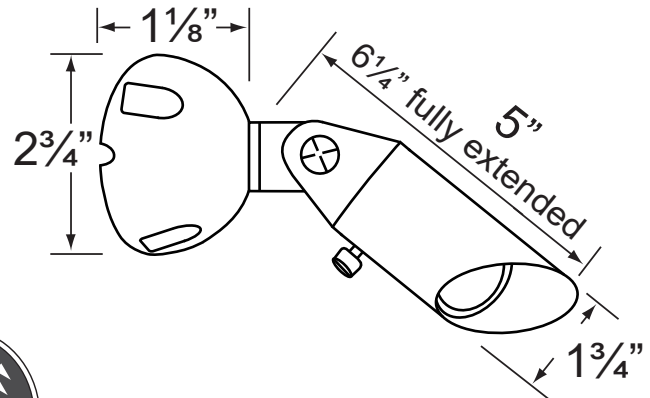

SPECIFICATION SHEET

PRODUCT # : CL-131B-AB

•Down Lights

• Cast Brass

Fixture Specifications:

Housing & Shroud: Corrosion Resistant Cast Brass.
Shroud is adjustable and extendable.

Finish: **AB- Antique Bronze.** Natural toning process.
AB finish will vary due to artistic process.
Also available in **GM** finish.

Lens: Clear and heat resistant tempered flat glass.

Socket: Top grade fixed ceramic bi-pin socket, with lamp
retension clip to securely hold lamp in place.

Lamp: 12V MR-11, 35W max.
Available in 2.5W LED or without lamp.
See lamp guide below for more information.

Wiring: Fixture is prewired with a 5-ft 18-2 SPT2-W direct
burial cord. Wire connector available separately.
Universal connector (**CX-839**) and silicone filled wire
nut (**CX-854**) are available from Corona Lighting.

Gasket: Silicone gasket for water tight sealing.

Knuckle: Adjustable cast brass knuckle with thumb screw

Mounting: Brass round Canopy with 1/2" NPT threaded
female hub. CX-719B Brass mounting bracket
is also available.

Electrical Notes: A remote 12V transformer is required. Options are
available from Corona Lighting.
Voltage range for LED lamps are 9V-17V.
Some assembly needed. Proper grease/lubricant is
suggested on threaded parts during installation.

Warranty: Limited lifetime warranty on fixture housing against
manufacturer's defects.

ACCESSORY

Fixtures also available
with CX-719B-AB.
Price remains the same
as listed.

AVAILABLE LED LAMPS (Corona LED lamps have a five (5) year limited warranty against manufacturer's defects)

LAMP NUMBER	WATTS	SPREAD	LUMEN	TEMP.
L-ED11-2.5W	2.5	38° Flood	180	2700K

JOB INFORMATION

TYPE: _____ DATE: _____

JOB NAME & ADDRESS:

PRODUCT #:

TOTAL QUANTITY:

LAMP TYPE & WATTAGE:

TRANSFORMER:

CONTRACTOR:

SPECIFIER:

• When ordering LED lamp with a fixture your part number should follow the format below:

• CL - **product #** - **lamp** - **wattage**
CL - 131B-AB - L-ED11 - 2.5W

Example: CL-131B-AB-L-ED11-2.5W

• Corona Lighting reserves the right to make any change and/or improvement to the design and construction of this fixture without further notification.