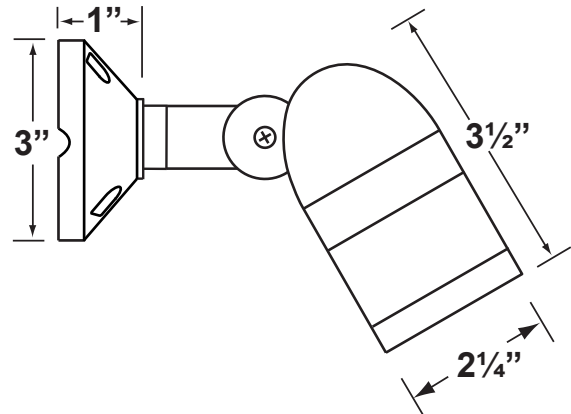

3.5W and 5W

AVAILABLE LED LAMPS (Corona LED lamps have a five (5) year limited warranty against manufacturer's defects)

LAMP NUMBER	WATTS	BEAM		COLOR & TEMP.	RATED HOURS	HALOGEN EQUIVALENT
		SPREAD	LUMEN			
L-ED16-3W-SP	3.5	15° Spot	270	2700K	50,000	25 Watt
L-ED16-3W-FL	3.5	45° Flood	270	2700K	50,000	25 Watt
L-ED16-3W-WF	3.5	60° Wide Flood	270	2700K	50,000	25 Watt
L-ED16-5W-SP	5	15° Spot	350	2700K	50,000	40 Watt
L-ED16-5W-FL	5	45° Flood	350	2700K	50,000	40 Watt
L-ED16-5W-WF	5	60° Wide Flood	350	2700K	50,000	40 Watt
L-ED16-COB5W-SP	5	15° Spot	450	2700K	50,000	50 Watt
L-ED16-COB5W-FL	5	38° Flood	450	2700K	50,000	50 Watt
L-ED16-COB5W-WF	5	60° Wide Flood	450	2700K	50,000	50 Watt
L-ED16-COB5W-SP3K	5	15° Spot	470	3000K	50,000	50 Watt
L-ED16-COB5W-FL3K	5	38° Flood	470	3000K	50,000	50 Watt
L-ED16-COB5W-WF3K	5	60° Wide Flood	470	3000K	50,000	50 Watt

■ Single color MR-16 LED available in AMBER, BLUE, GREEN, PURPLE, RED and VIOLET

JOB INFORMATION

TYPE: _____ DATE: _____

JOB NAME & ADDRESS: _____

PRODUCT #: _____

TOTAL QUANTITY: _____

LAMP TYPE & WATTAGE: _____

TRANSFORMER: _____

CONTRACTOR: _____

SPECIFIER: _____

• When ordering LED lamp with a fixture your part number should follow the format below:

• CL - **product #** - **color** - **lamp** - **wattage** - **lamp angle**

CL - 115 - BK - L-ED16 - 5W - FL

Example: CL-115-BK-L-ED16-5W-FL

• Corona Lighting reserves the right to make any change and/or improvement to the design and construction of this fixture without further notification.