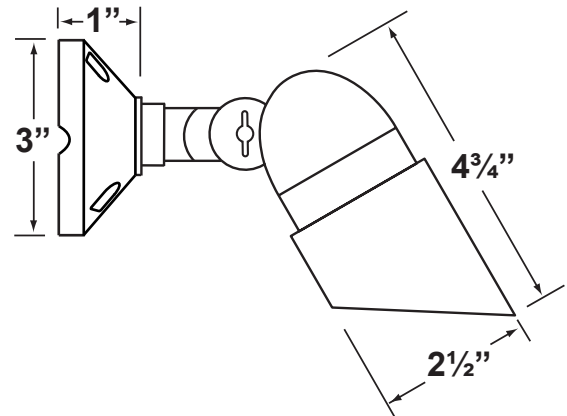

3.5W and 5W

AVAILABLE LED LAMPS (Corona LED lamps have a five (5) year limited warranty against manufacturer's defects)

LAMP NUMBER	WATTS	BEAM		COLOR & TEMP.	RATED HOURS	HALOGEN EQUIVALENT
		SPREAD	LUMEN			
L-ED16-3W-SP	3.5	15° Spot	270	2700K	50,000	25 Watt
L-ED16-3W-FL	3.5	45° Flood	270	2700K	50,000	25 Watt
L-ED16-3W-WF	3.5	60° Wide Flood	270	2700K	50,000	25 Watt
L-ED16-5W-SP	5	15° Spot	350	2700K	50,000	40 Watt
L-ED16-5W-FL	5	45° Flood	350	2700K	50,000	40 Watt
L-ED16-5W-WF	5	60° Wide Flood	350	2700K	50,000	40 Watt
L-ED16-COB5W-SP	5	15° Spot	450	2700K	50,000	50 Watt
L-ED16-COB5W-FL	5	38° Flood	450	2700K	50,000	50 Watt
L-ED16-COB5W-WF	5	60° Wide Flood	450	2700K	50,000	50 Watt
L-ED16-COB5W-SP3K	5	15° Spot	470	3000K	50,000	50 Watt
L-ED16-COB5W-FL3K	5	38° Flood	470	3000K	50,000	50 Watt
L-ED16-COB5W-WF3K	5	60° Wide Flood	470	3000K	50,000	50 Watt

■ Single color MR-16 LED available in AMBER, BLUE, GREEN, PURPLE, RED and VIOLET

JOB INFORMATION

TYPE: _____ DATE: _____

JOB NAME & ADDRESS: _____

PRODUCT #: _____

TOTAL QUANTITY: _____

LAMP TYPE & WATTAGE: _____

TRANSFORMER: _____

CONTRACTOR: _____

SPECIFIER: _____

• When ordering LED lamp with a fixture your part number should follow the format below:

• CL - product # - color - lamp - wattage - lamp angle

CL - 105 - BK - L-ED16 - 5W - FL

Example: CL-105-BK-L-ED16-5W-FL

• Corona Lighting reserves the right to make any change and/or improvement to the design and construction of this fixture without further notification.