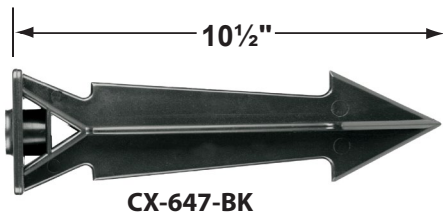

Ground Spikes

- CX-642-BK 8.5" ABS Spike, ½" NPT, **Black**
- CX-642-BZ 8.5" ABS Spike, ½" NPT, **Bronze**
- CX-643-BZ 8.5" ABS Spike, ½" NPT, **Bronze**