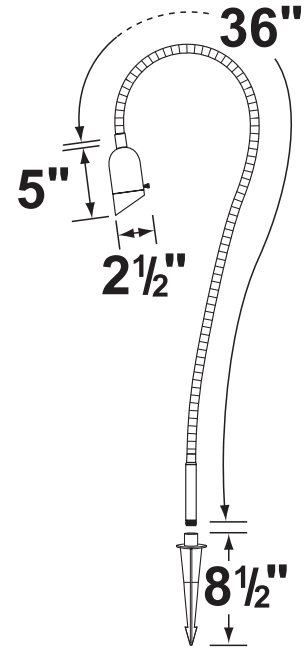

SPECIFICATION SHEET

PRODUCT # : CL-807-F-SI

•Flexible BBQ- Deck Light

•Aluminum & Steel

Fixture Specifications:

Head: Diecast aluminum

Arm: Flexible steel s arms, available in 24" and 36" length.

Finish: Chrome plated fixture, in **SI- Silver Plated** finish. Also available in **BK- Black**.

Lens: Clear, tempered and heat resistant glass.

Socket: Top grade bi-pin socket

Lamp: 12V, MR-16, 35W max. Available in LED (3.5W & 5W) or without lamp. See the Lamp Guide below for more information.

Mounting: Standard injection molded spike with ½" NPT threaded female hub.

Wiring: Fixture is prewired with a 3ft direct burial cable. Wire connector sold separately. Universal connector (**CX-839**) and silicone filled wire nut (**CX-854**) are available from Corona Lighting.

Electrical Notes: A remote 12V transformer is required. Options are available from Corona Lighting. Voltage range for LED lamps are 9V-17V. Some assembly needed. Proper grease/lubricant is suggested on threaded parts during installation.

Warranty: One (1) year warranty on fixture against manufacturer's defects.

LED
3.5W and 5W

AVAILABLE LED LAMPS (Corona LED lamps have a five (5) year limited warranty against manufacturer's defects)

LAMP NUMBER	WATTS	BEAM		COLOR & TEMP.	RATED HOURS	HALOGEN EQUIVALENT
		SPREAD	LUMEN			
L-ED16-3W-SP	3.5	15° Spot	270	2700K	50,000	25 Watt
L-ED16-3W-FL	3.5	45° Flood	270	2700K	50,000	25 Watt
L-ED16-3W-WF	3.5	60° Wide Flood	270	2700K	50,000	25 Watt
L-ED16-5W-SP	5	15° Spot	350	2700K	50,000	40 Watt
L-ED16-5W-FL	5	45° Flood	350	2700K	50,000	40 Watt
L-ED16-5W-WF	5	60° Wide Flood	350	2700K	50,000	40 Watt
L-ED16-COB5W-SP	5	15° Spot	450	2700K	50,000	50 Watt
L-ED16-COB5W-FL	5	38° Flood	450	2700K	50,000	50 Watt
L-ED16-COB5W-WF	5	60° Wide Flood	450	2700K	50,000	50 Watt
L-ED16-COB5W-SP3K	5	15° Spot	470	3000K	50,000	50 Watt
L-ED16-COB5W-FL3K	5	38° Flood	470	3000K	50,000	50 Watt
L-ED16-COB5W-WF3K	5	60° Wide Flood	470	3000K	50,000	50 Watt

■ Single color MR-16 LED available in AMBER, BLUE, GREEN, PURPLE, RED and VIOLET

JOB INFORMATION

TYPE: _____ DATE: _____

JOB NAME & ADDRESS: _____

PRODUCT #: _____

TOTAL QUANTITY: _____

LAMP TYPE & WATTAGE: _____

TRANSFORMER: _____

CONTRACTOR: _____

SPECIFIER: _____

• When ordering LED lamp with a fixture your part number should follow the format below:

• **CL** - **product #** - **Length** - **lamp** - **wattage** - **lamp angle**

CL - 807-F-SI - 24 - L-ED16 - 5W - FL

Example: CL-807-F-SI-24-L-ED16-5W-FL

• Corona Lighting reserves the right to make any change and/or improvement to the design and construction of this fixture without further notification.