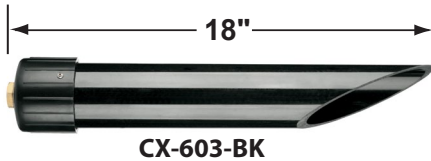

SPECIFICATION SHEET

PRODUCT # : CL-807-F-SI

•Flexible BBQ- Deck Light

•Aluminum & Steel

Fixture Specifications:

Head: Diecast aluminum

Arm: Flexible steel s arms, available in 24" and 36" length.

Finish: Chrome plated fixture, in **SI- Silver Plated** finish. Also available in **BK- Black**.

CL - 807-F-SI - 24 - L-ED16 - 5W - FL

Example: CL-807-F-SI-24-L-ED16-5W-FL

• Corona Lighting reserves the right to make any change and/or improvement to the design and construction of this fixture without further notification.

PRODUCT # : CL-807-F-SI

•Flexible BBQ- Deck Light

•Aluminum & Steel

Mounting Pedestals

- CX-601-BK 1" PVC Mounting Pedestal, ½" NPT, **Black**
- CX-601-VG 1" PVC Mounting Pedestal, ½" NPT, **Verde Green**
- CX-603-BK 3" PVC Mounting Pedestal, ½" NPT Female Brass Hub on top, **Black**
- CX-603-VG 3" PVC Mounting Pedestal, ½" NPT Female Brass Hub on top, **Verde Green**