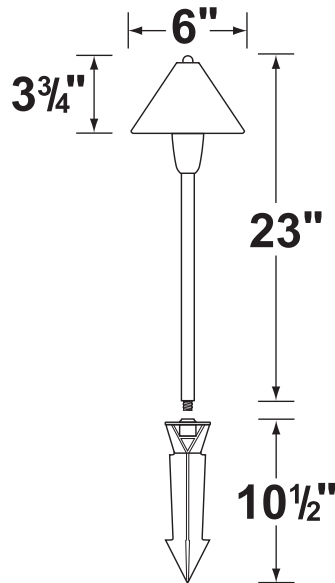

CL-656B-AB

Product Specification Sheet

HOUSING: Solid brass shade, adjustable in height for light control (white inside).

FINISH: Natural toning process, available in **AB**-Antique Bronze.

LENS: Clear glass, cover over lamp providing sprinkler-water protection, including silicone "O" ring gasket seals lens to socket housing to prevent moisture penetration

LAMP TYPE: 12V, S.C. bayonet, 27W max. Available with T5 wedge socket, 18W max.

See lamp guide for xenon and halogen lamps with S.C. bayonet base.

MOUNTING: Brass stem with 1/2" NPT, can be stocked with variety of shades, tool free relamping, including ABS ground spike. Wire connector excluded.

See accessories & parts for optional mounting hardware.

WIRING: Fixture is prewired with a 3-foot pigtail of direct burial cable.

CL-656B-AB

XENON

HALOGEN AVAILABLE

CX-839
CORONA UNIVERSAL CONNECTOR AVAILABLE