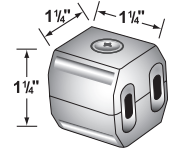

See accessories & parts for optional mounting hardware.

WIRING: Fixture is prewired with a 3-foot pigtail of direct burial cable.

CL-656B-AB

XENON

HALOGEN AVAILABLE

CX-839
CORONA UNIVERSAL CONNECTOR AVAILABLE