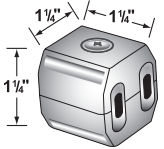

<b>CL-655B-OC</b>	
DfcX i Wh' GdYWJÜWUUh]cb' G\YYh	
<b>HOUSING:</b>	Solid brass shade, adjustable in height for light control (white inside).
<b>FINISH:</b>	<b>OC</b> -Old Copper.
<b>LENS:</b>	Clear glass, cover over lamp providing sprinkler-water protection, including silicone "O" ring gasket seals lens to socket housing to prevent moisture penetration
<b>LAMP TYPE:</b>	12V, S.C. bayonet, 27W max. Available with T5 wedge socket, 18W max.  See lamp guide for xenon and halogen lamps with S.C. bayonet base.
<b>MOUNTING:</b>	Brass stem with 1/2" NPT, can be stocked with variety of shades, tool free relamping, including ABS ground spike. Wire connector excluded.  See accessories & parts for optional mounting hardware.
<b>WIRING:</b>	Fixture is prewired with a 3-foot pigtail of direct burial cable.

CL-655B-OC

CX-839  
CORONA UNIVERSAL  
CONNECTOR AVAILABLE

Tel: 800-727-9262  
213-747-4500  
:U!., \$\$!+&+!- -)+  
213-747-3234

ÁØäcc~!^Ää•Á~ ] ]|ä^äÁ , äc@ÄF ì Y ÁÜÈÔÈÄàæ^ [ }^cÁ|æ { ]ÉÁÁ  
 ÄÜ^ { [c^ÄFGÄV Volt transformer is required.  
 ÄÜ^^Äc|æ} •~ [ | { ^! •Äæ} äÄæ&&^•• [ |ä^•Ä- [ |Äçæ|ä^c^Ä [-Ä [ ] cä [ ] •Äæ} äÄ&@ [ ä^•É  
 Ä Y @^} Ä [ | ä^!ä } \*ÉÄæääÄc@^ÄGÄ|Äcc^!Ä& [ | [ | Ä& [ ä^Äc [ Äc@^Ä^} äÄ [-Äc@^Ä] ; [ ä~ &cÄ } ~ { ä^!