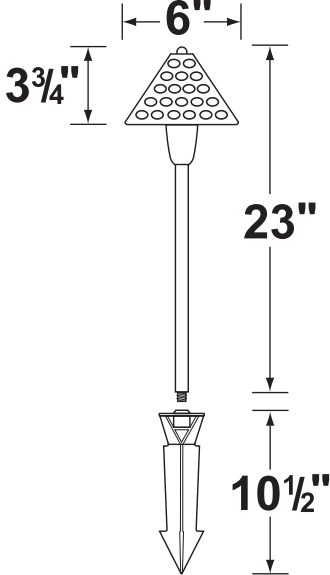

<b>CL-655B-OC</b>	
DfcX i Wh' GdYWJÜWUUh]cb' G\YYh	
<b>HOUSING:</b>	Solid brass shade, adjustable in height for light control (white inside).
<b>FINISH:</b>	<b>OC</b> -Old Copper.
<b>LENS:</b>	Clear glass, cover over lamp providing sprinkler-water protection, including silicone "O" ring gasket seals lens to socket housing to prevent moisture penetration
<b>LAMP TYPE:</b>	12V, S.C. bayonet, 27W max. Available with T5 wedge socket, 18W max.  See lamp guide for xenon and halogen lamps with S.C. bayonet base.
<b>MOUNTING:</b>	Brass stem with 1/2" NPT, can be stocked with variety of shades, tool free relamping, including ABS ground spike. Wire connector excluded.  See accessories & parts for optional mounting hardware.
<b>WIRING:</b>	Fixture is prewired with a 3-foot pigtail of direct burial cable.

CL-655B-OC

CX-839  
CORONA UNIVERSAL  
CONNECTOR AVAILABLE

Tel: 800-727-9262  
213-747-4500  
:U!., \$\$!+&+!- -)+  
213-747-3234

ÁØäcc~!^Ää•Á~ ] ]|ä^äÁ , äc@ÄF ì Y ÁÜÈÔÈÄàæ^ [ }^cÁ|æ { ]ÉÁÁ  
 ÄÜ^ { [c^ÄFGÄV Volt transformer is required.  
 ÄÜ^^Äc|æ} •~ [ | { ^! •Äæ} äÄæ&&^•• [ |ä^•Ä- [ |Äçæ|ä^c^Ä [-Ä [ ] cä [ ] •Äæ} äÄ&@ [ ä^•É  
 Ä Y @^} Ä [ | ä^!ä } \*ÉÄæääÄc@^ÄGÄ|Äcc^!Ä& [ | [ | Ä& [ ä^Äc [ Äc@^Ä^} äÄ [-Äc@^Ä] ; [ ä~ &cÄ } ~ { ä^!