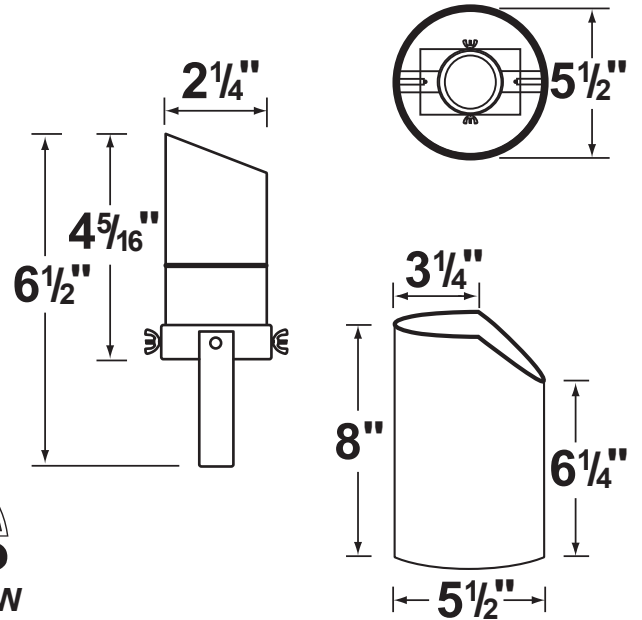

SPECIFICATION SHEET

PRODUCT # : CL-334-SS

• Well Lights

• Stainless Steel

Fixture Specifications:

Housing: Adjustable solid stainless steel fixture, suspended inside a reversible PVC sleeve with both flat and angle-cut options on either end.

Finish : **SS- Stainless Steel.**
Also available in **BR- Natural Brass.**
PVC sleeve available only in Black.

Lens: Clear, tempered and heat resistant glass.

Socket: Top grade ceramic bi-pin socket with retension clip.

Lamp: 12V, MR-16 halogen 50W max. L-BAB-C20 (20w) standard. LED lamps are also available. See lamp guide, below for more information.

Gasket: Silicone "O" ring seals faceplate to housing providing weather tight protection.

Wiring: Fixture is prewired with a 3ft 18-2 SJT-W direct burial cord. Wire connector sold separately. Silicone filled wire nut (**CX-854**) is available from Corona Lighting.

Mounting: In-ground direct burial or concrete encasement. Use gravel for proper drainage. Angle cut end required when fixture is installed 3" above the ground.

Electrical Notes: A remote 12V transformer required, may be ordered to Corona Lighting separately. Voltage range for 12V halogen lamps are 11V-12.5V Voltage range for LED lamps are 9V-17V.

Warranty: Limited lifetime warranty on stainless steel fixture against manufacturer's defects.

AVAILABLE LED LAMPS (Corona LED lamps have a five (5) year limited warranty against manufacturer's defects)

LAMP NUMBER	WATTS	BEAM		COLOR & TEMP.	RATED HOURS	HALOGEN EQUIVALENT
		SPREAD	LUMEN			
L-ED16-COB5W-SP	5	15° Spot	450	2700K	50,000	50 Watt
L-ED16-COB5W-FL	5	38° Flood	450	2700K	50,000	50 Watt
L-ED16-COB5W-WF	5	60° Wide Flood	450	2700K	50,000	50 Watt
L-ED16-COB5W-SP3K	5	15° Spot	470	3000K	50,000	50 Watt
L-ED16-COB5W-FL3K	5	38° Flood	470	3000K	50,000	50 Watt
L-ED16-COB5W-WF3K	5	60° Wide Flood	470	3000K	50,000	50 Watt
L-ED16-3W-SP	3.5	15° Spot	270	2700K	50,000	25 Watt
L-ED16-3W-FL	3.5	45° Flood	270	2700K	50,000	25 Watt
L-ED16-3W-WF	3.5	60° Wide Flood	270	2700K	50,000	25 Watt
L-ED16-5W-SP	5	15° Spot	350	2700K	50,000	40 Watt
L-ED16-5W-FL	5	45° Flood	350	2700K	50,000	40 Watt
L-ED16-5W-WF	5	60° Wide Flood	350	2700K	50,000	40 Watt

For more additional Lamps, and accessories visit Coronalighting.com

JOB INFORMATION

TYPE: _____ DATE: _____

JOB NAME & ADDRESS: _____

PRODUCT #: _____

TOTAL QUANTITY: _____

LAMP TYPE & WATTAGE: _____

TRANSFORMER: _____

CONTRACTOR: _____

SPECIFIER: _____

• When ordering LED lamp with a fixture your part number should follow the format below:

• CL - **product #** - **lamp** - **wattage** - **lamp angle**

CL - 334-SS - L-ED16 - 5W - FL

Example: CL-334-SS-L-ED16-5W-FL

• Corona Lighting reserves the right to make any change and/or improvement to the design and construction of this fixture without further notification.